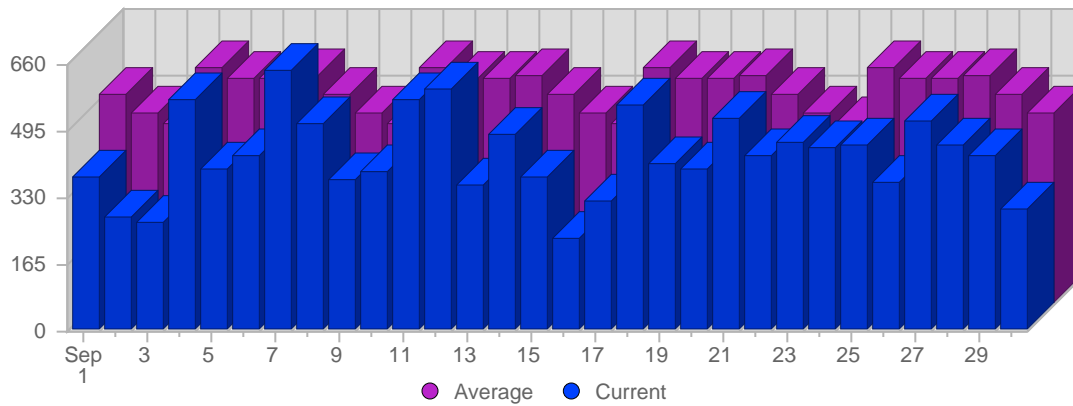

## Traffic and Activity > Visits

### Report Description

Report Description: Visits during the month of September 2006  
 Report Range: Month of September 2006  
 Report Scope: Historical Data

### Historic Breakdown

### Breakdown

Date	Total Visits	Average Visits Historically	Change	Percent of Total Visits
Fri Sep 1st, 2006	377	517,61	+377 ▲	2,91%
Sat Sep 2nd, 2006	282	470,74	+282 ▲	2,17%
Sun Sep 3rd, 2006	270	443,13	-31 ▼	2,08%
Mon Sep 4th, 2006	569	584,48	+190 ▲	4,39%
Tue Sep 5th, 2006	400	558,64	+78 ▲	3,08%
Wed Sep 6th, 2006	431	559,44	+101 ▲	3,32%
Thu Sep 7th, 2006	642	566,11	+161 ▲	4,95%
Fri Sep 8th, 2006	510	517,61	+133 ▲	3,93%
Sat Sep 9th, 2006	375	470,74	+93 ▲	2,89%
Sun Sep 10th, 2006	393	443,13	+123 ▲	3,03%
Mon Sep 11th, 2006	570	584,48	+1 ▲	4,40%
Tue Sep 12th, 2006	600	558,64	+200 ▲	4,63%
Wed Sep 13th, 2006	358	559,44	-73 ▼	2,76%
Thu Sep 14th, 2006	482	566,11	-160 ▼	3,72%
Fri Sep 15th, 2006	378	517,61	-132 ▼	2,92%
Sat Sep 16th, 2006	228	470,74	-147 ▼	1,76%
Sun Sep 17th, 2006	322	443,13	-71 ▼	2,48%
Mon Sep 18th, 2006	560	584,48	-10 ▼	4,32%
Tue Sep 19th, 2006	414	558,64	-186 ▼	3,19%
Wed Sep 20th, 2006	402	559,44	+44 ▲	3,10%
Thu Sep 21st, 2006	527	566,11	+45 ▲	4,06%
Fri Sep 22nd, 2006	431	517,61	+53 ▲	3,32%
Sat Sep 23rd, 2006	466	470,74	+238 ▲	3,59%
Sun Sep 24th, 2006	452	443,13	+130 ▲	3,49%
Mon Sep 25th, 2006	460	584,48	-100 ▼	3,55%
Tue Sep 26th, 2006	368	558,64	-46 ▼	2,84%
Wed Sep 27th, 2006	516	559,44	+114 ▲	3,98%
Thu Sep 28th, 2006	457	566,11	-70 ▼	3,52%
Fri Sep 29th, 2006	432	517,61	+1 ▲	3,33%
Sat Sep 30th, 2006	297	470,74	-169 ▼	2,29%
	12,969	23,502		