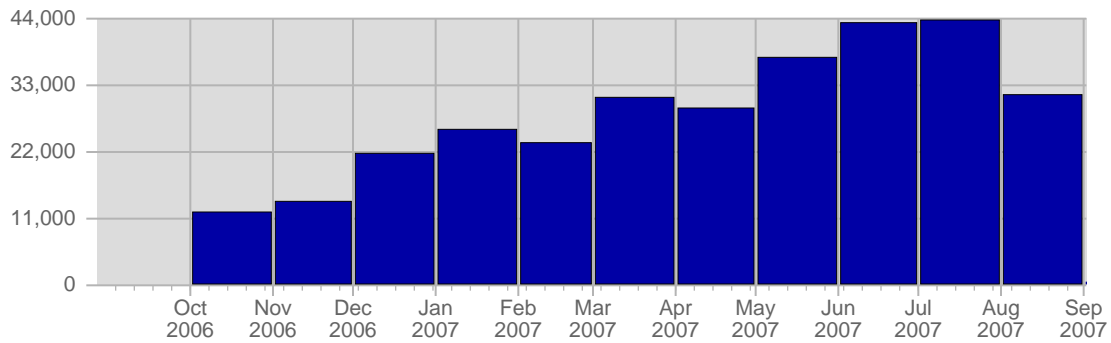

## Traffic and Activity > Visits

### Report Description

Report Description: Visits during the month of September 2006  
 Report Range: Month of September 2006  
 Report Scope: Historical Data

### Breakdown

Date	Total Visits	Average Visits Historically	Change	Percent of Total Visits
Fri Sep 1st, 2006	377	517,61	+377 ▲	2,91%
Sat Sep 2nd, 2006	282	470,74	+282 ▲	2,17%
Sun Sep 3rd, 2006	270	443,13	-31 ▼	2,08%
Mon Sep 4th, 2006	569	584,48	+190 ▲	4,39%
Tue Sep 5th, 2006	400	558,64	+78 ▲	3,08%
Wed Sep 6th, 2006	431	559,44	+101 ▲	3,32%
Thu Sep 7th, 2006	642	566,11	+161 ▲	4,95%
Fri Sep 8th, 2006	510	517,61	+133 ▲	3,93%
Sat Sep 9th, 2006	375	470,74	+93 ▲	2,89%
Sun Sep 10th, 2006	393	443,13	+123 ▲	3,03%
Mon Sep 11th, 2006	570	584,48	+1 ▲	4,40%
Tue Sep 12th, 2006	600	558,64	+200 ▲	4,63%
Wed Sep 13th, 2006	358	559,44	-73 ▼	2,76%
Thu Sep 14th, 2006	482	566,11	-160 ▼	3,72%
Fri Sep 15th, 2006	378	517,61	-132 ▼	2,92%
Sat Sep 16th, 2006	228	470,74	-147 ▼	1,76%
Sun Sep 17th, 2006	322	443,13	-71 ▼	2,48%
Mon Sep 18th, 2006	560	584,48	-10 ▼	4,32%
Tue Sep 19th, 2006	414	558,64	-186 ▼	3,19%
Wed Sep 20th, 2006	402	559,44	+44 ▲	3,10%
Thu Sep 21st, 2006	527	566,11	+45 ▲	4,06%
Fri Sep 22nd, 2006	431	517,61	+53 ▲	3,32%
Sat Sep 23rd, 2006	466	470,74	+238 ▲	3,59%
Sun Sep 24th, 2006	452	443,13	+130 ▲	3,49%
Mon Sep 25th, 2006	460	584,48	-100 ▼	3,55%
Tue Sep 26th, 2006	368	558,64	-46 ▼	2,84%
Wed Sep 27th, 2006	516	559,44	+114 ▲	3,98%
Thu Sep 28th, 2006	457	566,11	-70 ▼	3,52%
Fri Sep 29th, 2006	432	517,61	+1 ▲	3,33%
Sat Sep 30th, 2006	297	470,74	-169 ▼	2,29%
	12,969	23,502		