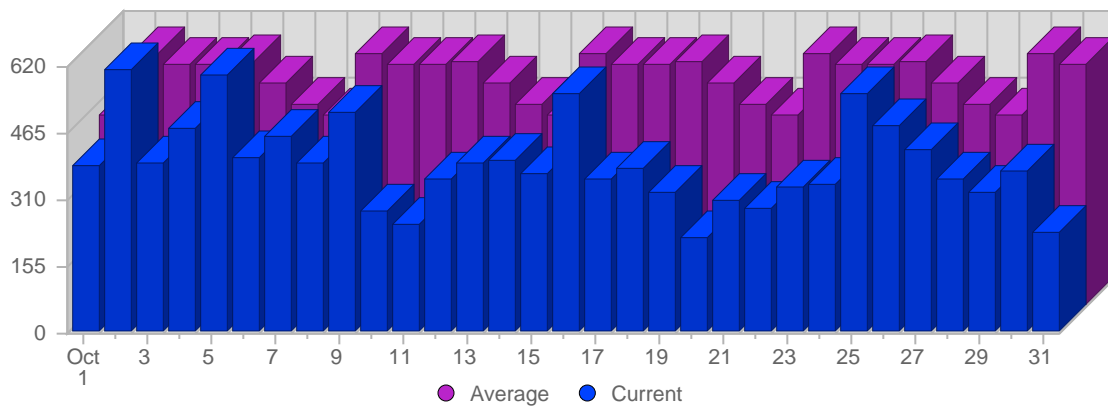

Traffic and Activity > Visits

Report Description

Report Description: Visits during the month of October 2006
Report Range: Month of October 2006
Report Scope: Historical Data

Historic Breakdown

Breakdown

Date	Total Visits	Average Visits Historically	Change	Percent of Total Visits
Sun Oct 1st, 2006	387	443,13	+387 ▲	3,19%
Mon Oct 2nd, 2006	608	584,48	+608 ▲	5,01%
Tue Oct 3rd, 2006	396	558,64	+396 ▲	3,26%
Wed Oct 4th, 2006	475	559,44	+475 ▲	3,91%
Thu Oct 5th, 2006	596	566,11	+596 ▲	4,91%
Fri Oct 6th, 2006	403	517,61	+403 ▲	3,32%
Sat Oct 7th, 2006	454	470,74	+454 ▲	3,74%
Sun Oct 8th, 2006	391	443,13	+4 ▲	3,22%
Mon Oct 9th, 2006	512	584,48	-96 ▼	4,22%
Tue Oct 10th, 2006	285	558,64	-111 ▼	2,35%
Wed Oct 11th, 2006	251	559,44	-224 ▼	2,07%
Thu Oct 12th, 2006	358	566,11	-238 ▼	2,95%
Fri Oct 13th, 2006	395	517,61	-8 ▼	3,25%
Sat Oct 14th, 2006	400	470,74	-54 ▼	3,29%
Sun Oct 15th, 2006	371	443,13	-20 ▼	3,06%
Mon Oct 16th, 2006	556	584,48	+44 ▲	4,58%
Tue Oct 17th, 2006	358	558,64	+73 ▲	2,95%
Wed Oct 18th, 2006	381	559,44	+130 ▲	3,14%
Thu Oct 19th, 2006	326	566,11	-32 ▼	2,68%
Fri Oct 20th, 2006	219	517,61	-176 ▼	1,80%
Sat Oct 21st, 2006	304	470,74	-96 ▼	2,50%
Sun Oct 22nd, 2006	289	443,13	-82 ▼	2,38%
Mon Oct 23rd, 2006	338	584,48	-218 ▼	2,78%
Tue Oct 24th, 2006	346	558,64	-12 ▼	2,85%
Wed Oct 25th, 2006	554	559,44	+173 ▲	4,56%
Thu Oct 26th, 2006	479	566,11	+153 ▲	3,94%
Fri Oct 27th, 2006	424	517,61	+205 ▲	3,49%
Sat Oct 28th, 2006	355	470,74	+51 ▲	2,92%
Sun Oct 29th, 2006	325	443,13	+36 ▲	2,68%
Mon Oct 30th, 2006	378	584,48	+40 ▲	3,11%
Tue Oct 31st, 2006	231	558,64	-115 ▼	1,90%
	12,145	23,502		