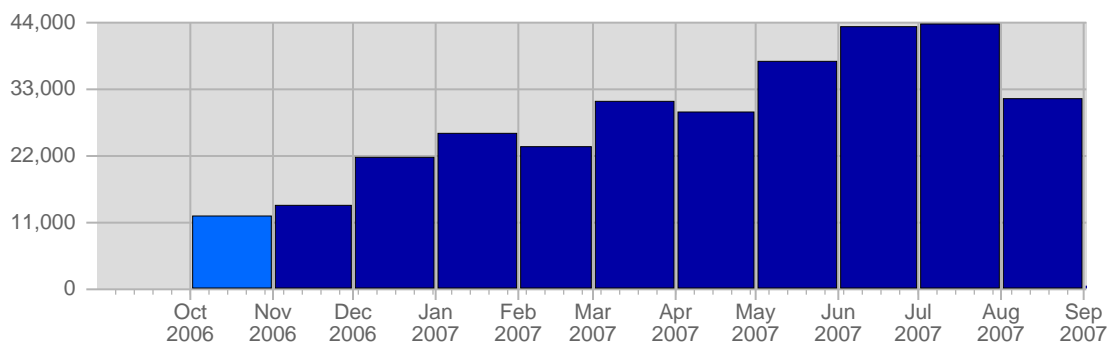

Traffic and Activity > Visits

Report Description

Report Description: Visits during the month of October 2006
Report Range: Month of October 2006
Report Scope: Historical Data

Historic Breakdown

Breakdown

Date	Total Visits	Average Visits Historically	Change	Percent of Total Visits
Sun Oct 1st, 2006	387	443,13	+387 ▲	3,19%
Mon Oct 2nd, 2006	608	584,48	+608 ▲	5,01%
Tue Oct 3rd, 2006	396	558,64	+396 ▲	3,26%
Wed Oct 4th, 2006	475	559,44	+475 ▲	3,91%
Thu Oct 5th, 2006	596	566,11	+596 ▲	4,91%
Fri Oct 6th, 2006	403	517,61	+403 ▲	3,32%
Sat Oct 7th, 2006	454	470,74	+454 ▲	3,74%
Sun Oct 8th, 2006	391	443,13	+4 ▲	3,22%
Mon Oct 9th, 2006	512	584,48	-96 ▼	4,22%
Tue Oct 10th, 2006	285	558,64	-111 ▼	2,35%
Wed Oct 11th, 2006	251	559,44	-224 ▼	2,07%
Thu Oct 12th, 2006	358	566,11	-238 ▼	2,95%
Fri Oct 13th, 2006	395	517,61	-8 ▼	3,25%
Sat Oct 14th, 2006	400	470,74	-54 ▼	3,29%
Sun Oct 15th, 2006	371	443,13	-20 ▼	3,06%
Mon Oct 16th, 2006	556	584,48	+44 ▲	4,58%
Tue Oct 17th, 2006	358	558,64	+73 ▲	2,95%
Wed Oct 18th, 2006	381	559,44	+130 ▲	3,14%
Thu Oct 19th, 2006	326	566,11	-32 ▼	2,68%
Fri Oct 20th, 2006	219	517,61	-176 ▼	1,80%
Sat Oct 21st, 2006	304	470,74	-96 ▼	2,50%
Sun Oct 22nd, 2006	289	443,13	-82 ▼	2,38%
Mon Oct 23rd, 2006	338	584,48	-218 ▼	2,78%
Tue Oct 24th, 2006	346	558,64	-12 ▼	2,85%
Wed Oct 25th, 2006	554	559,44	+173 ▲	4,56%
Thu Oct 26th, 2006	479	566,11	+153 ▲	3,94%
Fri Oct 27th, 2006	424	517,61	+205 ▲	3,49%
Sat Oct 28th, 2006	355	470,74	+51 ▲	2,92%
Sun Oct 29th, 2006	325	443,13	+36 ▲	2,68%
Mon Oct 30th, 2006	378	584,48	+40 ▲	3,11%
Tue Oct 31st, 2006	231	558,64	-115 ▼	1,90%
	12,145	23,502		