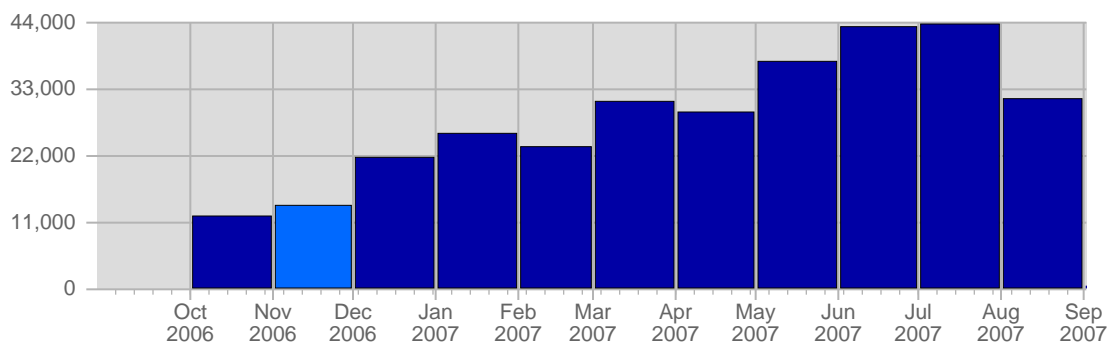

Traffic and Activity > Visits

Report Description

Report Description: Visits during the month of November 2006
Report Range: Month of November 2006
Report Scope: Historical Data

Historic Breakdown

Breakdown

Date	Total Visits	Average Visits Historically	Change	Percent of Total Visits
Wed Nov 1st, 2006	488	559,44	+488 ▲	3,51%
Thu Nov 2nd, 2006	351	566,11	+351 ▲	2,53%
Fri Nov 3rd, 2006	384	517,61	+384 ▲	2,76%
Sat Nov 4th, 2006	295	470,74	+295 ▲	2,12%
Sun Nov 5th, 2006	368	443,13	+43 ▲	2,65%
Mon Nov 6th, 2006	427	584,48	+49 ▲	3,07%
Tue Nov 7th, 2006	389	558,64	+158 ▲	2,80%
Wed Nov 8th, 2006	551	559,44	+63 ▲	3,97%
Thu Nov 9th, 2006	431	566,11	+80 ▲	3,10%
Fri Nov 10th, 2006	336	517,61	-48 ▼	2,42%
Sat Nov 11th, 2006	398	470,74	+103 ▲	2,87%
Sun Nov 12th, 2006	343	443,13	-25 ▼	2,47%
Mon Nov 13th, 2006	456	584,48	+29 ▲	3,28%
Tue Nov 14th, 2006	374	558,64	-15 ▼	2,69%
Wed Nov 15th, 2006	522	559,44	-29 ▼	3,76%
Thu Nov 16th, 2006	449	566,11	+18 ▲	3,23%
Fri Nov 17th, 2006	463	517,61	+127 ▲	3,33%
Sat Nov 18th, 2006	427	470,74	+29 ▲	3,07%
Sun Nov 19th, 2006	423	443,13	+80 ▲	3,05%
Mon Nov 20th, 2006	466	584,48	+10 ▲	3,35%
Tue Nov 21st, 2006	486	558,64	+112 ▲	3,50%
Wed Nov 22nd, 2006	554	559,44	+32 ▲	3,99%
Thu Nov 23rd, 2006	493	566,11	+44 ▲	3,55%
Fri Nov 24th, 2006	490	517,61	+27 ▲	3,53%
Sat Nov 25th, 2006	499	470,74	+72 ▲	3,59%
Sun Nov 26th, 2006	541	443,13	+118 ▲	3,89%
Mon Nov 27th, 2006	503	584,48	+37 ▲	3,62%
Tue Nov 28th, 2006	609	558,64	+123 ▲	4,38%
Wed Nov 29th, 2006	396	559,44	-158 ▼	2,85%
Thu Nov 30th, 2006	981	566,11	+488 ▲	7,06%
	13,893	23,502		