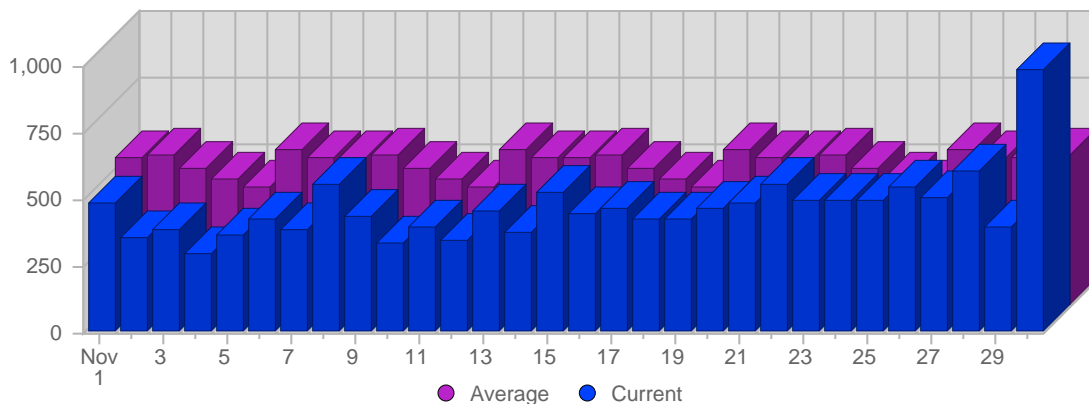

Traffic and Activity > Visits

Report Description

Report Description: Visits during the month of November 2006
Report Range: Month of November 2006
Report Scope: Historical Data

Historic Breakdown

Breakdown

Date	Total Visits	Average Visits Historically	Change	Percent of Total Visits
Wed Nov 1st, 2006	488	559,44	+488 ▲	3,51%
Thu Nov 2nd, 2006	351	566,11	+351 ▲	2,53%
Fri Nov 3rd, 2006	384	517,61	+384 ▲	2,76%
Sat Nov 4th, 2006	295	470,74	+295 ▲	2,12%
Sun Nov 5th, 2006	368	443,13	+43 ▲	2,65%
Mon Nov 6th, 2006	427	584,48	+49 ▲	3,07%
Tue Nov 7th, 2006	389	558,64	+158 ▲	2,80%
Wed Nov 8th, 2006	551	559,44	+63 ▲	3,97%
Thu Nov 9th, 2006	431	566,11	+80 ▲	3,10%
Fri Nov 10th, 2006	336	517,61	-48 ▼	2,42%
Sat Nov 11th, 2006	398	470,74	+103 ▲	2,87%
Sun Nov 12th, 2006	343	443,13	-25 ▼	2,47%
Mon Nov 13th, 2006	456	584,48	+29 ▲	3,28%
Tue Nov 14th, 2006	374	558,64	-15 ▼	2,69%
Wed Nov 15th, 2006	522	559,44	-29 ▼	3,76%
Thu Nov 16th, 2006	449	566,11	+18 ▲	3,23%
Fri Nov 17th, 2006	463	517,61	+127 ▲	3,33%
Sat Nov 18th, 2006	427	470,74	+29 ▲	3,07%
Sun Nov 19th, 2006	423	443,13	+80 ▲	3,05%
Mon Nov 20th, 2006	466	584,48	+10 ▲	3,35%
Tue Nov 21st, 2006	486	558,64	+112 ▲	3,50%
Wed Nov 22nd, 2006	554	559,44	+32 ▲	3,99%
Thu Nov 23rd, 2006	493	566,11	+44 ▲	3,55%
Fri Nov 24th, 2006	490	517,61	+27 ▲	3,53%
Sat Nov 25th, 2006	499	470,74	+72 ▲	3,59%
Sun Nov 26th, 2006	541	443,13	+118 ▲	3,89%
Mon Nov 27th, 2006	503	584,48	+37 ▲	3,62%
Tue Nov 28th, 2006	609	558,64	+123 ▲	4,38%
Wed Nov 29th, 2006	396	559,44	-158 ▼	2,85%
Thu Nov 30th, 2006	981	566,11	+488 ▲	7,06%
	13,893	23,502		