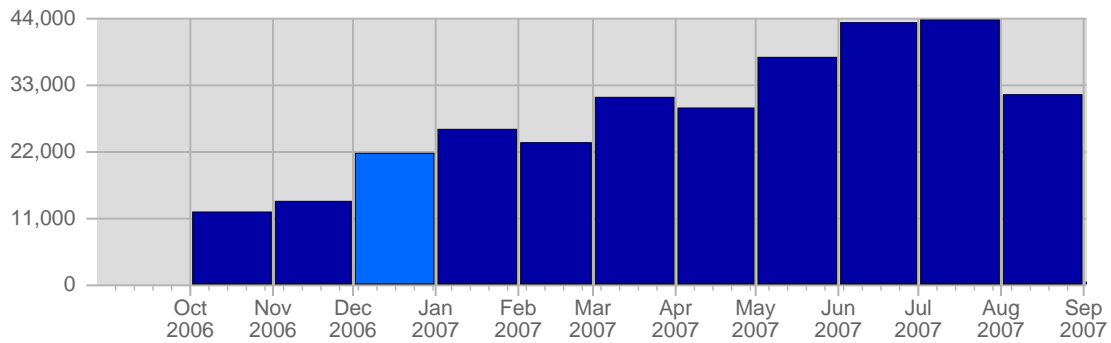

Traffic and Activity > Visits

Report Description

Report Description: Visits during the month of December 2006
 Report Range: Month of December 2006
 Report Scope: Historical Data

Historic Breakdown

Breakdown

Date	Total Visits	Average Visits Historically	Change	Percent of Total Visits
Fri Dec 1st, 2006	567	517,61	+567 ▲	2,58%
Sat Dec 2nd, 2006	465	470,74	+465 ▲	2,12%
Sun Dec 3rd, 2006	445	443,13	-96 ▼	2,03%
Mon Dec 4th, 2006	533	584,48	+30 ▲	2,43%
Tue Dec 5th, 2006	489	558,64	-120 ▼	2,23%
Wed Dec 6th, 2006	401	559,44	+5 ▲	1,83%
Thu Dec 7th, 2006	456	566,11	-525 ▼	2,08%
Fri Dec 8th, 2006	943	517,61	+376 ▲	4,30%
Sat Dec 9th, 2006	1,097	470,74	+632 ▲	4,00%
Sun Dec 10th, 2006	644	443,13	+199 ▲	2,93%
Mon Dec 11th, 2006	510	584,48	-23 ▼	2,32%
Tue Dec 12th, 2006	555	558,64	+66 ▲	2,53%
Wed Dec 13th, 2006	491	559,44	+90 ▲	2,24%
Thu Dec 14th, 2006	628	566,11	+172 ▲	2,86%
Fri Dec 15th, 2006	713	517,61	-230 ▼	3,25%
Sat Dec 16th, 2006	942	470,74	-155 ▼	4,29%
Sun Dec 17th, 2006	661	443,13	+17 ▲	3,01%
Mon Dec 18th, 2006	687	584,48	+177 ▲	3,13%
Tue Dec 19th, 2006	674	558,64	+119 ▲	3,07%
Wed Dec 20th, 2006	850	559,44	+359 ▲	3,87%
Thu Dec 21st, 2006	887	566,11	+259 ▲	4,04%
Fri Dec 22nd, 2006	1,244	517,61	+531 ▲	5,67%
Sat Dec 23rd, 2006	1,190	470,74	+248 ▲	5,42%
Sun Dec 24th, 2006	811	443,13	+150 ▲	3,69%
Mon Dec 25th, 2006	643	584,48	-44 ▼	2,93%
Tue Dec 26th, 2006	630	558,64	-44 ▼	2,87%
Wed Dec 27th, 2006	766	559,44	-84 ▼	3,49%
Thu Dec 28th, 2006	650	566,11	-237 ▼	2,96%
Fri Dec 29th, 2006	651	517,61	-593 ▼	2,97%
Sat Dec 30th, 2006	965	470,74	-225 ▼	4,40%
Sun Dec 31st, 2006	765	443,13	-46 ▼	3,49%
	21,953	23,502		