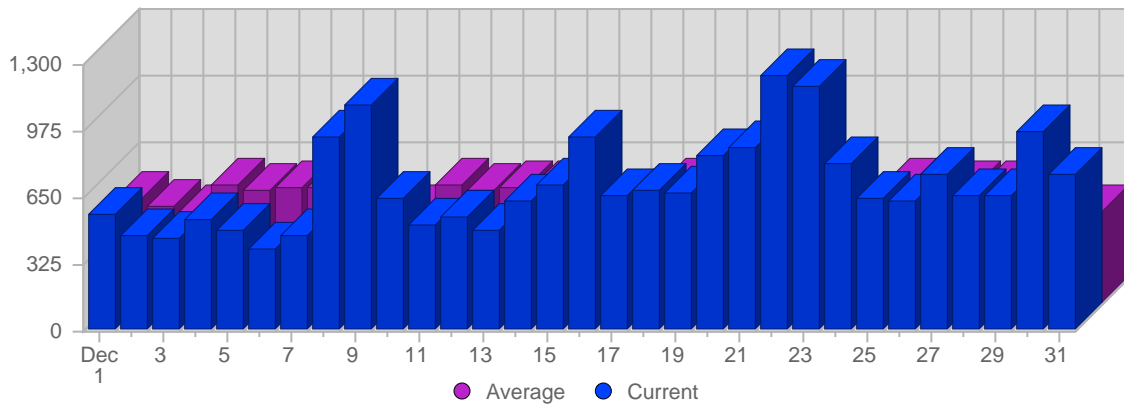

Traffic and Activity > Visits

Report Description

Report Description: Visits during the month of December 2006
 Report Range: Month of December 2006
 Report Scope: Historical Data

Historic Breakdown

Breakdown

Date	Total Visits	Average Visits Historically	Change	Percent of Total Visits
Fri Dec 1st, 2006	567	517,61	+567 ▲	2,58%
Sat Dec 2nd, 2006	465	470,74	+465 ▲	2,12%
Sun Dec 3rd, 2006	445	443,13	-96 ▼	2,03%
Mon Dec 4th, 2006	533	584,48	+30 ▲	2,43%
Tue Dec 5th, 2006	489	558,64	-120 ▼	2,23%
Wed Dec 6th, 2006	401	559,44	+5 ▲	1,83%
Thu Dec 7th, 2006	456	566,11	-525 ▼	2,08%
Fri Dec 8th, 2006	943	517,61	+376 ▲	4,30%
Sat Dec 9th, 2006	1,097	470,74	+632 ▲	4,00%
Sun Dec 10th, 2006	644	443,13	+199 ▲	2,93%
Mon Dec 11th, 2006	510	584,48	-23 ▼	2,32%
Tue Dec 12th, 2006	555	558,64	+66 ▲	2,53%
Wed Dec 13th, 2006	491	559,44	+90 ▲	2,24%
Thu Dec 14th, 2006	628	566,11	+172 ▲	2,86%
Fri Dec 15th, 2006	713	517,61	-230 ▼	3,25%
Sat Dec 16th, 2006	942	470,74	-155 ▼	4,29%
Sun Dec 17th, 2006	661	443,13	+17 ▲	3,01%
Mon Dec 18th, 2006	687	584,48	+177 ▲	3,13%
Tue Dec 19th, 2006	674	558,64	+119 ▲	3,07%
Wed Dec 20th, 2006	850	559,44	+359 ▲	3,87%
Thu Dec 21st, 2006	887	566,11	+259 ▲	4,04%
Fri Dec 22nd, 2006	1,244	517,61	+531 ▲	5,67%
Sat Dec 23rd, 2006	1,190	470,74	+248 ▲	5,42%
Sun Dec 24th, 2006	811	443,13	+150 ▲	3,69%
Mon Dec 25th, 2006	643	584,48	-44 ▼	2,93%
Tue Dec 26th, 2006	630	558,64	-44 ▼	2,87%
Wed Dec 27th, 2006	766	559,44	-84 ▼	3,49%
Thu Dec 28th, 2006	650	566,11	-237 ▼	2,96%
Fri Dec 29th, 2006	651	517,61	-593 ▼	2,97%
Sat Dec 30th, 2006	965	470,74	-225 ▼	4,40%
Sun Dec 31st, 2006	765	443,13	-46 ▼	3,49%
	21,953	23,502		