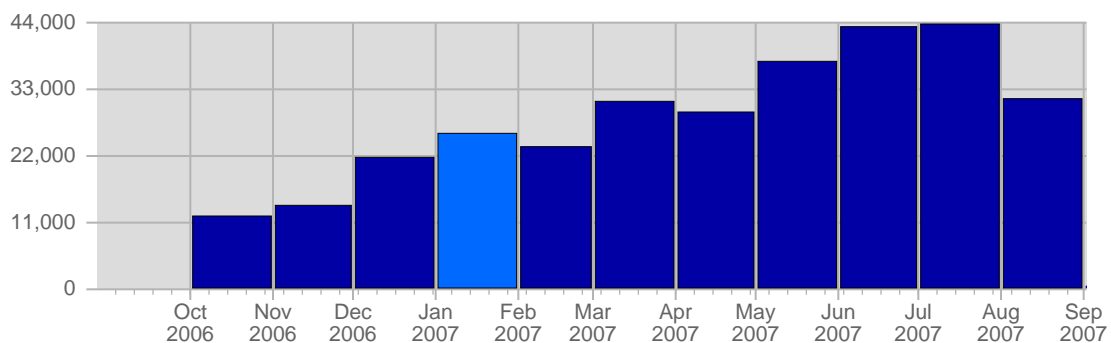

Traffic and Activity > Visits

Report Description

Report Description: Visits during the month of January 2007
Report Range: Month of January 2007
Report Scope: Historical Data

Historic Breakdown

Breakdown

Date	Total Visits	Average Visits Historically	Change	Percent of Total Visits
Mon Jan 1st, 2007	637	584,48	+637 ▲	2,47%
Tue Jan 2nd, 2007	613	558,64	+613 ▲	2,38%
Wed Jan 3rd, 2007	1,099	559,44	+1,099 ▲	4,27%
Thu Jan 4th, 2007	949	566,11	+949 ▲	3,69%
Fri Jan 5th, 2007	674	517,61	+674 ▲	2,62%
Sat Jan 6th, 2007	951	470,74	+951 ▲	3,69%
Sun Jan 7th, 2007	962	443,13	+197 ▲	3,74%
Mon Jan 8th, 2007	911	584,48	+274 ▲	3,54%
Tue Jan 9th, 2007	893	558,64	+280 ▲	3,47%
Wed Jan 10th, 2007	1,079	559,44	-20 ▼	4,19%
Thu Jan 11th, 2007	788	566,11	-161 ▼	3,06%
Fri Jan 12th, 2007	736	517,61	+62 ▲	2,86%
Sat Jan 13th, 2007	892	470,74	-59 ▼	3,46%
Sun Jan 14th, 2007	893	443,13	-69 ▼	3,47%
Mon Jan 15th, 2007	765	584,48	-146 ▼	2,97%
Tue Jan 16th, 2007	696	558,64	-197 ▼	2,70%
Wed Jan 17th, 2007	789	559,44	-290 ▼	3,06%
Thu Jan 18th, 2007	761	566,11	-27 ▼	2,96%
Fri Jan 19th, 2007	712	517,61	-24 ▼	2,77%
Sat Jan 20th, 2007	716	470,74	-176 ▼	2,78%
Sun Jan 21st, 2007	627	443,13	-266 ▼	2,44%
Mon Jan 22nd, 2007	510	584,48	-255 ▼	1,98%
Tue Jan 23rd, 2007	995	558,64	+299 ▲	3,86%
Wed Jan 24th, 2007	961	559,44	+172 ▲	3,73%
Thu Jan 25th, 2007	951	566,11	+190 ▲	3,69%
Fri Jan 26th, 2007	840	517,61	+128 ▲	3,26%
Sat Jan 27th, 2007	803	470,74	+87 ▲	3,12%
Sun Jan 28th, 2007	859	443,13	+232 ▲	3,34%
Mon Jan 29th, 2007	684	584,48	+174 ▲	2,66%
Tue Jan 30th, 2007	1,231	558,64	+236 ▲	4,78%
Wed Jan 31st, 2007	771	559,44	-190 ▼	2,99%
	25,748	23,502		