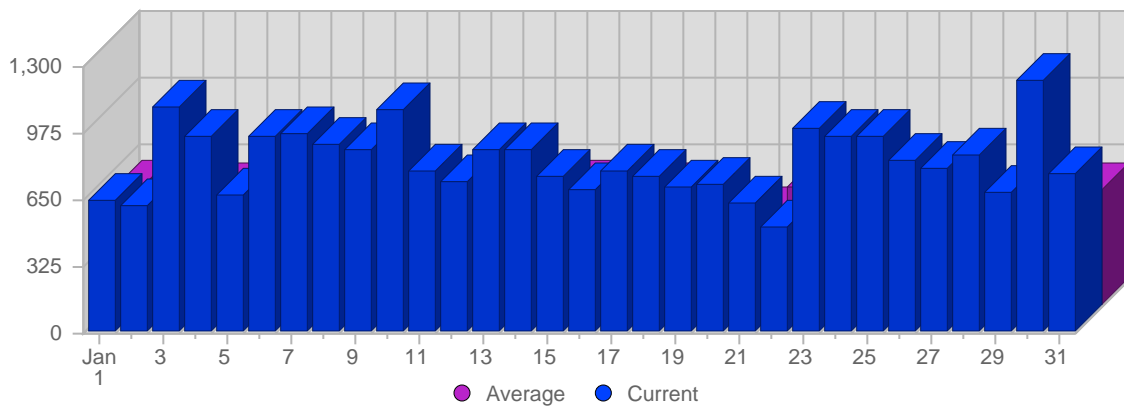

Traffic and Activity > Visits

Report Description

Report Description: Visits during the month of January 2007
Report Range: Month of January 2007
Report Scope: Historical Data

Historic Breakdown

Breakdown

Date	Total Visits	Average Visits Historically	Change	Percent of Total Visits
Mon Jan 1st, 2007	637	584,48	+637 ▲	2,47%
Tue Jan 2nd, 2007	613	558,64	+613 ▲	2,38%
Wed Jan 3rd, 2007	1,099	559,44	+1,099 ▲	4,27%
Thu Jan 4th, 2007	949	566,11	+949 ▲	3,69%
Fri Jan 5th, 2007	674	517,61	+674 ▲	2,62%
Sat Jan 6th, 2007	951	470,74	+951 ▲	3,69%
Sun Jan 7th, 2007	962	443,13	+197 ▲	3,74%
Mon Jan 8th, 2007	911	584,48	+274 ▲	3,54%
Tue Jan 9th, 2007	893	558,64	+280 ▲	3,47%
Wed Jan 10th, 2007	1,079	559,44	-20 ▼	4,19%
Thu Jan 11th, 2007	788	566,11	-161 ▼	3,06%
Fri Jan 12th, 2007	736	517,61	+62 ▲	2,86%
Sat Jan 13th, 2007	892	470,74	-59 ▼	3,46%
Sun Jan 14th, 2007	893	443,13	-69 ▼	3,47%
Mon Jan 15th, 2007	765	584,48	-146 ▼	2,97%
Tue Jan 16th, 2007	696	558,64	-197 ▼	2,70%
Wed Jan 17th, 2007	789	559,44	-290 ▼	3,06%
Thu Jan 18th, 2007	761	566,11	-27 ▼	2,96%
Fri Jan 19th, 2007	712	517,61	-24 ▼	2,77%
Sat Jan 20th, 2007	716	470,74	-176 ▼	2,78%
Sun Jan 21st, 2007	627	443,13	-266 ▼	2,44%
Mon Jan 22nd, 2007	510	584,48	-255 ▼	1,98%
Tue Jan 23rd, 2007	995	558,64	+299 ▲	3,86%
Wed Jan 24th, 2007	961	559,44	+172 ▲	3,73%
Thu Jan 25th, 2007	951	566,11	+190 ▲	3,69%
Fri Jan 26th, 2007	840	517,61	+128 ▲	3,26%
Sat Jan 27th, 2007	803	470,74	+87 ▲	3,12%
Sun Jan 28th, 2007	859	443,13	+232 ▲	3,34%
Mon Jan 29th, 2007	684	584,48	+174 ▲	2,66%
Tue Jan 30th, 2007	1,231	558,64	+236 ▲	4,78%
Wed Jan 31st, 2007	771	559,44	-190 ▼	2,99%
	25,748	23,502		