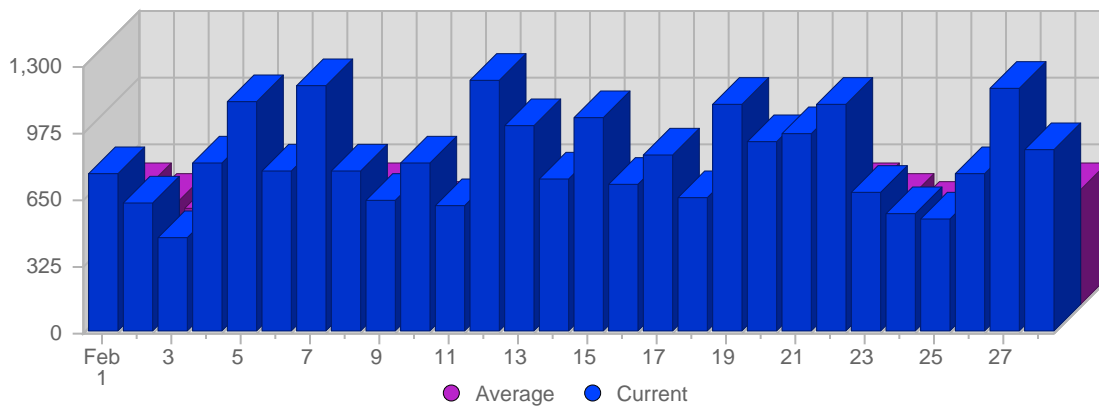

## Traffic and Activity > Visits

### Report Description

Report Description: Visits during the month of February 2007  
Report Range: Month of February 2007  
Report Scope: Historical Data

### Historic Breakdown

### Breakdown

Date	Total Visits	Average Visits Historically	Change	Percent of Total Visits
Thu Feb 1st, 2007	768	566,11	+768 ▲	3,24%
Fri Feb 2nd, 2007	628	517,61	+628 ▲	2,65%
Sat Feb 3rd, 2007	467	470,74	+467 ▲	1,97%
Sun Feb 4th, 2007	826	443,13	-33 ▼	3,48%
Mon Feb 5th, 2007	1,121	584,48	+437 ▲	4,73%
Tue Feb 6th, 2007	789	558,64	-442 ▼	3,33%
Wed Feb 7th, 2007	1,197	559,44	+426 ▲	5,05%
Thu Feb 8th, 2007	786	566,11	+18 ▲	3,31%
Fri Feb 9th, 2007	643	517,61	+15 ▲	2,71%
Sat Feb 10th, 2007	830	470,74	+363 ▲	3,50%
Sun Feb 11th, 2007	623	443,13	-203 ▼	2,63%
Mon Feb 12th, 2007	1,223	584,48	+102 ▲	5,16%
Tue Feb 13th, 2007	1,008	558,64	+219 ▲	4,25%
Wed Feb 14th, 2007	743	559,44	-454 ▼	3,13%
Thu Feb 15th, 2007	1,051	566,11	+265 ▲	4,43%
Fri Feb 16th, 2007	724	517,61	+81 ▲	3,05%
Sat Feb 17th, 2007	858	470,74	+28 ▲	3,62%
Sun Feb 18th, 2007	660	443,13	+37 ▲	2,78%
Mon Feb 19th, 2007	1,111	584,48	-112 ▼	4,68%
Tue Feb 20th, 2007	924	558,64	-84 ▼	3,90%
Wed Feb 21st, 2007	968	559,44	+225 ▲	4,08%
Thu Feb 22nd, 2007	1,109	566,11	+58 ▲	4,67%
Fri Feb 23rd, 2007	680	517,61	-44 ▼	2,87%
Sat Feb 24th, 2007	582	470,74	-276 ▼	2,45%
Sun Feb 25th, 2007	551	443,13	-109 ▼	2,32%
Mon Feb 26th, 2007	777	584,48	-334 ▼	3,28%
Tue Feb 27th, 2007	1,183	558,64	+259 ▲	4,99%
Wed Feb 28th, 2007	895	559,44	-73 ▼	3,77%
	23,725	23,502		