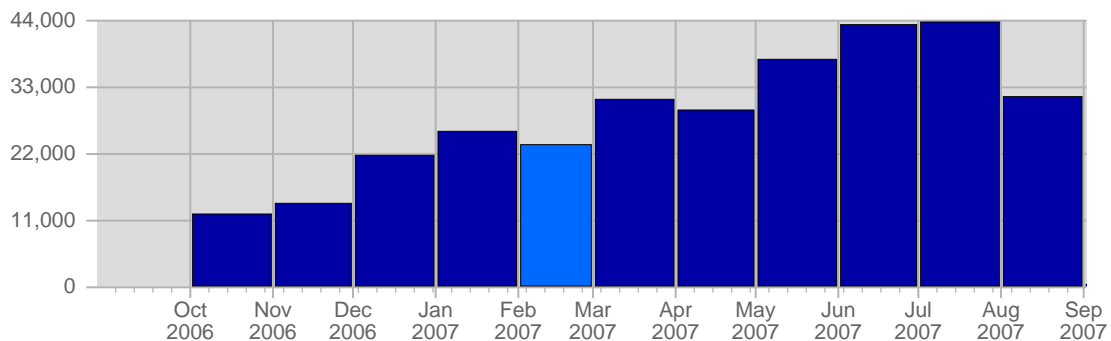

## Traffic and Activity > Visits

### Report Description

Report Description: Visits during the month of February 2007  
Report Range: Month of February 2007  
Report Scope: Historical Data

### Breakdown

Date	Total Visits	Average Visits Historically	Change	Percent of Total Visits
Thu Feb 1st, 2007	768	566,11	+768 ▲	3,24%
Fri Feb 2nd, 2007	628	517,61	+628 ▲	2,65%
Sat Feb 3rd, 2007	467	470,74	+467 ▲	1,97%
Sun Feb 4th, 2007	826	443,13	-33 ▼	3,48%
Mon Feb 5th, 2007	1,121	584,48	+437 ▲	4,73%
Tue Feb 6th, 2007	789	558,64	-442 ▼	3,33%
Wed Feb 7th, 2007	1,197	559,44	+426 ▲	5,05%
Thu Feb 8th, 2007	786	566,11	+18 ▲	3,31%
Fri Feb 9th, 2007	643	517,61	+15 ▲	2,71%
Sat Feb 10th, 2007	830	470,74	+363 ▲	3,50%
Sun Feb 11th, 2007	623	443,13	-203 ▼	2,63%
Mon Feb 12th, 2007	1,223	584,48	+102 ▲	5,16%
Tue Feb 13th, 2007	1,008	558,64	+219 ▲	4,25%
Wed Feb 14th, 2007	743	559,44	-454 ▼	3,13%
Thu Feb 15th, 2007	1,051	566,11	+265 ▲	4,43%
Fri Feb 16th, 2007	724	517,61	+81 ▲	3,05%
Sat Feb 17th, 2007	858	470,74	+28 ▲	3,62%
Sun Feb 18th, 2007	660	443,13	+37 ▲	2,78%
Mon Feb 19th, 2007	1,111	584,48	-112 ▼	4,68%
Tue Feb 20th, 2007	924	558,64	-84 ▼	3,90%
Wed Feb 21st, 2007	968	559,44	+225 ▲	4,08%
Thu Feb 22nd, 2007	1,109	566,11	+58 ▲	4,67%
Fri Feb 23rd, 2007	680	517,61	-44 ▼	2,87%
Sat Feb 24th, 2007	582	470,74	-276 ▼	2,45%
Sun Feb 25th, 2007	551	443,13	-109 ▼	2,32%
Mon Feb 26th, 2007	777	584,48	-334 ▼	3,28%
Tue Feb 27th, 2007	1,183	558,64	+259 ▲	4,99%
Wed Feb 28th, 2007	895	559,44	-73 ▼	3,77%
	23,725	23,502		