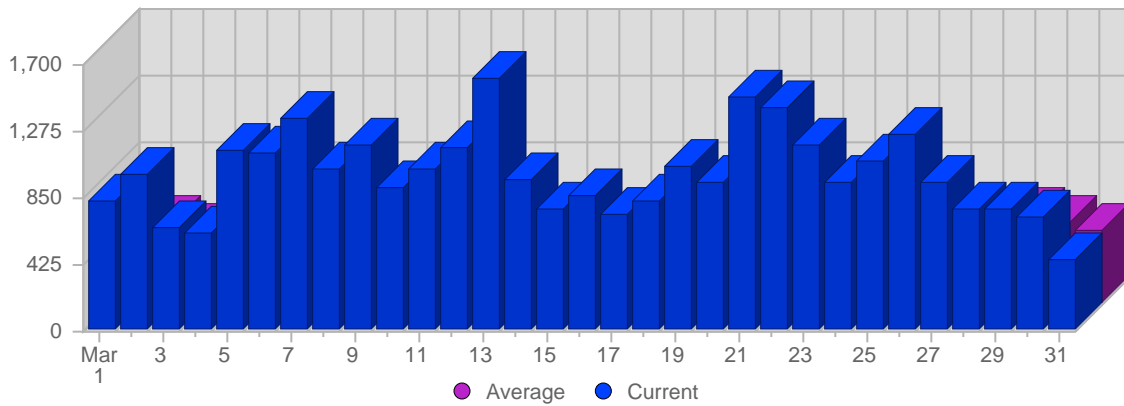

Traffic and Activity > Visits

Report Description

Report Description: Visits during the month of March 2007
 Report Range: Month of March 2007
 Report Scope: Historical Data

Historic Breakdown

Breakdown

Date	Total Visits	Average Visits Historically	Change	Percent of Total Visits
Thu Mar 1st, 2007	825	566,11	+825 ▲	2,68%
Fri Mar 2nd, 2007	1,001	517,61	+1,001 ▲	3,25%
Sat Mar 3rd, 2007	659	470,74	+659 ▲	2,14%
Sun Mar 4th, 2007	618	443,13	+67 ▲	2,01%
Mon Mar 5th, 2007	1,139	584,48	+362 ▲	3,70%
Tue Mar 6th, 2007	1,126	558,64	-57 ▼	3,66%
Wed Mar 7th, 2007	1,349	559,44	+454 ▲	4,38%
Thu Mar 8th, 2007	1,028	566,11	+203 ▲	3,34%
Fri Mar 9th, 2007	1,186	517,61	+185 ▲	3,85%
Sat Mar 10th, 2007	917	470,74	+258 ▲	2,98%
Sun Mar 11th, 2007	1,035	443,13	+417 ▲	3,36%
Mon Mar 12th, 2007	1,157	584,48	+18 ▲	3,76%
Tue Mar 13th, 2007	1,609	558,64	+483 ▲	5,22%
Wed Mar 14th, 2007	955	559,44	-394 ▼	3,10%
Thu Mar 15th, 2007	773	566,11	-255 ▼	2,51%
Fri Mar 16th, 2007	858	517,61	-328 ▼	2,79%
Sat Mar 17th, 2007	733	470,74	-184 ▼	2,38%
Sun Mar 18th, 2007	821	443,13	-214 ▼	2,67%
Mon Mar 19th, 2007	1,043	584,48	-114 ▼	3,39%
Tue Mar 20th, 2007	951	558,64	-658 ▼	3,09%
Wed Mar 21st, 2007	1,484	559,44	+529 ▲	4,82%
Thu Mar 22nd, 2007	1,423	566,11	+650 ▲	4,62%
Fri Mar 23rd, 2007	1,175	517,61	+317 ▲	3,81%
Sat Mar 24th, 2007	951	470,74	+218 ▲	3,09%
Sun Mar 25th, 2007	1,081	443,13	+260 ▲	3,51%
Mon Mar 26th, 2007	1,254	584,48	+211 ▲	4,07%
Tue Mar 27th, 2007	940	558,64	-11 ▼	3,05%
Wed Mar 28th, 2007	776	559,44	-708 ▼	2,52%
Thu Mar 29th, 2007	773	566,11	-650 ▼	2,51%
Fri Mar 30th, 2007	715	517,61	-460 ▼	2,32%
Sat Mar 31st, 2007	455	470,74	-496 ▼	1,48%
	30,810	23,502		