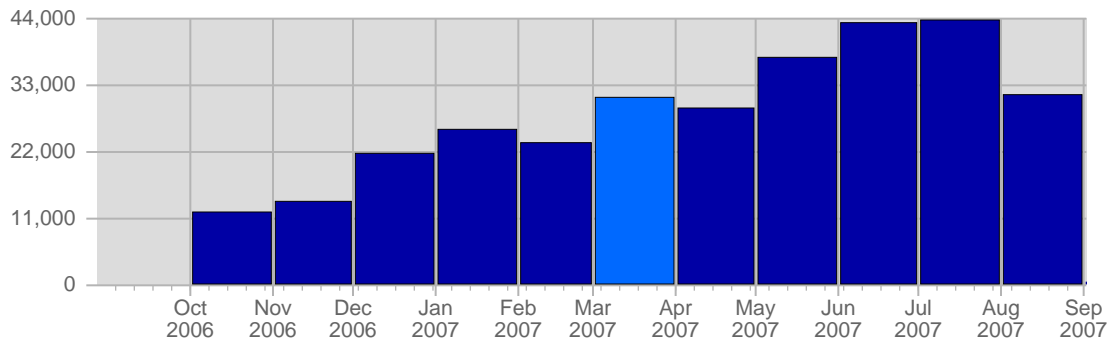

Traffic and Activity > Visits

Report Description

Report Description: Visits during the month of March 2007
 Report Range: Month of March 2007
 Report Scope: Historical Data

Historic Breakdown

Breakdown

Date	Total Visits	Average Visits Historically	Change	Percent of Total Visits
Thu Mar 1st, 2007	825	566,11	+825 ▲	2,68%
Fri Mar 2nd, 2007	1,001	517,61	+1,001 ▲	3,25%
Sat Mar 3rd, 2007	659	470,74	+659 ▲	2,14%
Sun Mar 4th, 2007	618	443,13	+67 ▲	2,01%
Mon Mar 5th, 2007	1,139	584,48	+362 ▲	3,70%
Tue Mar 6th, 2007	1,126	558,64	-57 ▼	3,66%
Wed Mar 7th, 2007	1,349	559,44	+454 ▲	4,38%
Thu Mar 8th, 2007	1,028	566,11	+203 ▲	3,34%
Fri Mar 9th, 2007	1,186	517,61	+185 ▲	3,85%
Sat Mar 10th, 2007	917	470,74	+258 ▲	2,98%
Sun Mar 11th, 2007	1,035	443,13	+417 ▲	3,36%
Mon Mar 12th, 2007	1,157	584,48	+18 ▲	3,76%
Tue Mar 13th, 2007	1,609	558,64	+483 ▲	5,22%
Wed Mar 14th, 2007	955	559,44	-394 ▼	3,10%
Thu Mar 15th, 2007	773	566,11	-255 ▼	2,51%
Fri Mar 16th, 2007	858	517,61	-328 ▼	2,79%
Sat Mar 17th, 2007	733	470,74	-184 ▼	2,38%
Sun Mar 18th, 2007	821	443,13	-214 ▼	2,67%
Mon Mar 19th, 2007	1,043	584,48	-114 ▼	3,39%
Tue Mar 20th, 2007	951	558,64	-658 ▼	3,09%
Wed Mar 21st, 2007	1,484	559,44	+529 ▲	4,82%
Thu Mar 22nd, 2007	1,423	566,11	+650 ▲	4,62%
Fri Mar 23rd, 2007	1,175	517,61	+317 ▲	3,81%
Sat Mar 24th, 2007	951	470,74	+218 ▲	3,09%
Sun Mar 25th, 2007	1,081	443,13	+260 ▲	3,51%
Mon Mar 26th, 2007	1,254	584,48	+211 ▲	4,07%
Tue Mar 27th, 2007	940	558,64	-11 ▼	3,05%
Wed Mar 28th, 2007	776	559,44	-708 ▼	2,52%
Thu Mar 29th, 2007	773	566,11	-650 ▼	2,51%
Fri Mar 30th, 2007	715	517,61	-460 ▼	2,32%
Sat Mar 31st, 2007	455	470,74	-496 ▼	1,48%
	30,810	23,502		