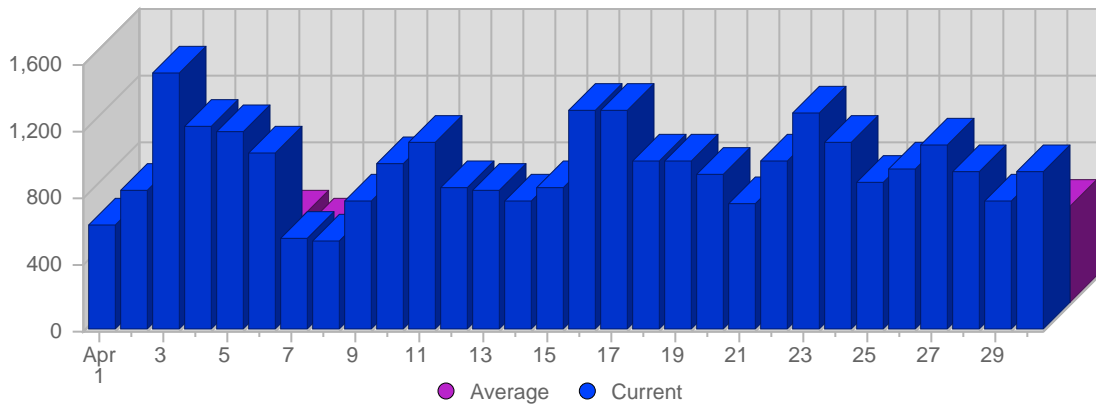

Traffic and Activity > Visits

Report Description

Report Description: Visits during the month of April 2007
Report Range: Month of April 2007
Report Scope: Historical Data

Historic Breakdown

Breakdown

Date	Total Visits	Average Visits Historically	Change	Percent of Total Visits
Sun Apr 1st, 2007	627	443,13	+627 ▲	2,14%
Mon Apr 2nd, 2007	835	584,48	+835 ▲	2,85%
Tue Apr 3rd, 2007	1,549	558,64	+1,549 ▲	5,29%
Wed Apr 4th, 2007	1,222	559,44	+1,222 ▲	4,18%
Thu Apr 5th, 2007	1,199	566,11	+1,199 ▲	4,10%
Fri Apr 6th, 2007	1,058	517,61	+1,058 ▲	3,62%
Sat Apr 7th, 2007	549	470,74	+549 ▲	1,88%
Sun Apr 8th, 2007	541	443,13	-86 ▼	1,85%
Mon Apr 9th, 2007	773	584,48	-62 ▼	2,64%
Tue Apr 10th, 2007	1,002	558,64	-547 ▼	3,43%
Wed Apr 11th, 2007	1,134	559,44	-88 ▼	3,88%
Thu Apr 12th, 2007	849	566,11	-350 ▼	2,90%
Fri Apr 13th, 2007	842	517,61	-216 ▼	2,88%
Sat Apr 14th, 2007	777	470,74	+228 ▲	2,66%
Sun Apr 15th, 2007	849	443,13	+308 ▲	2,90%
Mon Apr 16th, 2007	1,320	584,48	+547 ▲	4,51%
Tue Apr 17th, 2007	1,327	558,64	+325 ▲	4,54%
Wed Apr 18th, 2007	1,011	559,44	-123 ▼	3,46%
Thu Apr 19th, 2007	1,008	566,11	+159 ▲	3,45%
Fri Apr 20th, 2007	933	517,61	+91 ▲	3,19%
Sat Apr 21st, 2007	764	470,74	-13 ▼	2,61%
Sun Apr 22nd, 2007	1,010	443,13	+161 ▲	3,45%
Mon Apr 23rd, 2007	1,303	584,48	-17 ▼	4,45%
Tue Apr 24th, 2007	1,130	558,64	-197 ▼	3,86%
Wed Apr 25th, 2007	886	559,44	-125 ▼	3,03%
Thu Apr 26th, 2007	968	566,11	-40 ▼	3,31%
Fri Apr 27th, 2007	1,117	517,61	+184 ▲	3,82%
Sat Apr 28th, 2007	945	470,74	+181 ▲	3,23%
Sun Apr 29th, 2007	775	443,13	-235 ▼	2,65%
Mon Apr 30th, 2007	955	584,48	-348 ▼	3,26%
	29,258	23,502		