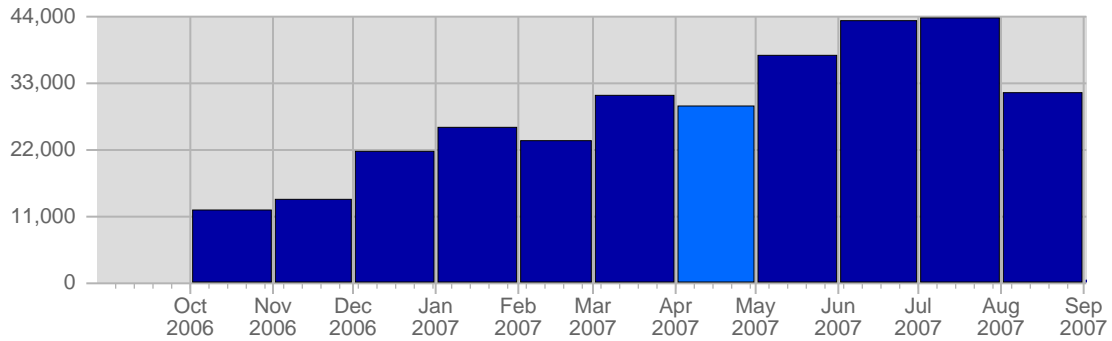

Traffic and Activity > Visits

Report Description

Report Description: Visits during the month of April 2007
Report Range: Month of April 2007
Report Scope: Historical Data

Historic Breakdown

Breakdown

Date	Total Visits	Average Visits Historically	Change	Percent of Total Visits
Sun Apr 1st, 2007	627	443,13	+627 ▲	2,14%
Mon Apr 2nd, 2007	835	584,48	+835 ▲	2,85%
Tue Apr 3rd, 2007	1,549	558,64	+1,549 ▲	5,29%
Wed Apr 4th, 2007	1,222	559,44	+1,222 ▲	4,18%
Thu Apr 5th, 2007	1,199	566,11	+1,199 ▲	4,10%
Fri Apr 6th, 2007	1,058	517,61	+1,058 ▲	3,62%
Sat Apr 7th, 2007	549	470,74	+549 ▲	1,88%
Sun Apr 8th, 2007	541	443,13	-86 ▼	1,85%
Mon Apr 9th, 2007	773	584,48	-62 ▼	2,64%
Tue Apr 10th, 2007	1,002	558,64	-547 ▼	3,43%
Wed Apr 11th, 2007	1,134	559,44	-88 ▼	3,88%
Thu Apr 12th, 2007	849	566,11	-350 ▼	2,90%
Fri Apr 13th, 2007	842	517,61	-216 ▼	2,88%
Sat Apr 14th, 2007	777	470,74	+228 ▲	2,66%
Sun Apr 15th, 2007	849	443,13	+308 ▲	2,90%
Mon Apr 16th, 2007	1,320	584,48	+547 ▲	4,51%
Tue Apr 17th, 2007	1,327	558,64	+325 ▲	4,54%
Wed Apr 18th, 2007	1,011	559,44	-123 ▼	3,46%
Thu Apr 19th, 2007	1,008	566,11	+159 ▲	3,45%
Fri Apr 20th, 2007	933	517,61	+91 ▲	3,19%
Sat Apr 21st, 2007	764	470,74	-13 ▼	2,61%
Sun Apr 22nd, 2007	1,010	443,13	+161 ▲	3,45%
Mon Apr 23rd, 2007	1,303	584,48	-17 ▼	4,45%
Tue Apr 24th, 2007	1,130	558,64	-197 ▼	3,86%
Wed Apr 25th, 2007	886	559,44	-125 ▼	3,03%
Thu Apr 26th, 2007	968	566,11	-40 ▼	3,31%
Fri Apr 27th, 2007	1,117	517,61	+184 ▲	3,82%
Sat Apr 28th, 2007	945	470,74	+181 ▲	3,23%
Sun Apr 29th, 2007	775	443,13	-235 ▼	2,65%
Mon Apr 30th, 2007	955	584,48	-348 ▼	3,26%
	29,258	23,502		