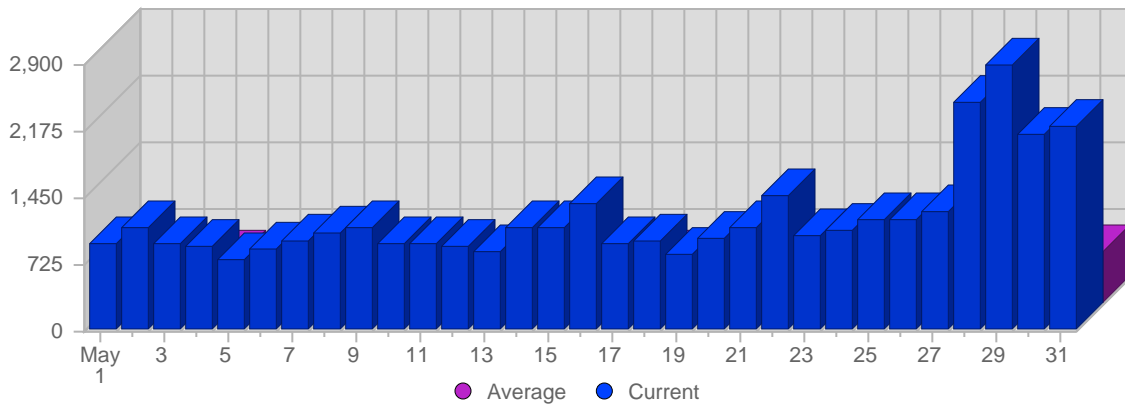

## Traffic and Activity > Visits

### Report Description

Report Description: Visits during the month of May 2007  
 Report Range: Month of May 2007  
 Report Scope: Historical Data

### Historic Breakdown

### Breakdown

Date	Total Visits	Average Visits Historically	Change	Percent of Total Visits
Tue May 1st, 2007	929	558,64	+929 ▲	2,46%
Wed May 2nd, 2007	1,106	559,44	+1,106 ▲	2,93%
Thu May 3rd, 2007	955	566,11	+955 ▲	2,53%
Fri May 4th, 2007	899	517,61	+899 ▲	2,38%
Sat May 5th, 2007	771	470,74	+771 ▲	2,04%
Sun May 6th, 2007	873	443,13	+98 ▲	2,31%
Mon May 7th, 2007	979	584,48	+24 ▲	2,59%
Tue May 8th, 2007	1,069	558,64	+140 ▲	2,83%
Wed May 9th, 2007	1,110	559,44	+4 ▲	2,94%
Thu May 10th, 2007	929	566,11	-26 ▼	2,46%
Fri May 11th, 2007	942	517,61	+43 ▲	2,50%
Sat May 12th, 2007	914	470,74	+143 ▲	2,42%
Sun May 13th, 2007	863	443,13	-10 ▼	2,29%
Mon May 14th, 2007	1,129	584,48	+150 ▲	2,99%
Tue May 15th, 2007	1,108	558,64	+39 ▲	2,94%
Wed May 16th, 2007	1,368	559,44	+258 ▲	3,62%
Thu May 17th, 2007	954	566,11	+25 ▲	2,53%
Fri May 18th, 2007	957	517,61	+15 ▲	2,54%
Sat May 19th, 2007	826	470,74	-88 ▼	2,19%
Sun May 20th, 2007	990	443,13	+127 ▲	2,62%
Mon May 21st, 2007	1,114	584,48	-15 ▼	2,95%
Tue May 22nd, 2007	1,461	558,64	+353 ▲	3,87%
Wed May 23rd, 2007	1,015	559,44	-353 ▼	2,69%
Thu May 24th, 2007	1,085	566,11	+131 ▲	2,87%
Fri May 25th, 2007	1,204	517,61	+247 ▲	3,19%
Sat May 26th, 2007	1,216	470,74	+390 ▲	3,22%
Sun May 27th, 2007	1,285	443,13	+295 ▲	3,40%
Mon May 28th, 2007	2,467	584,48	+1,353 ▲	6,53%
Tue May 29th, 2007	2,879	558,64	+1,418 ▲	7,63%
Wed May 30th, 2007	2,140	559,44	+1,125 ▲	5,67%
Thu May 31st, 2007	2,219	566,11	+1,134 ▲	5,88%
	37,756	23,502		