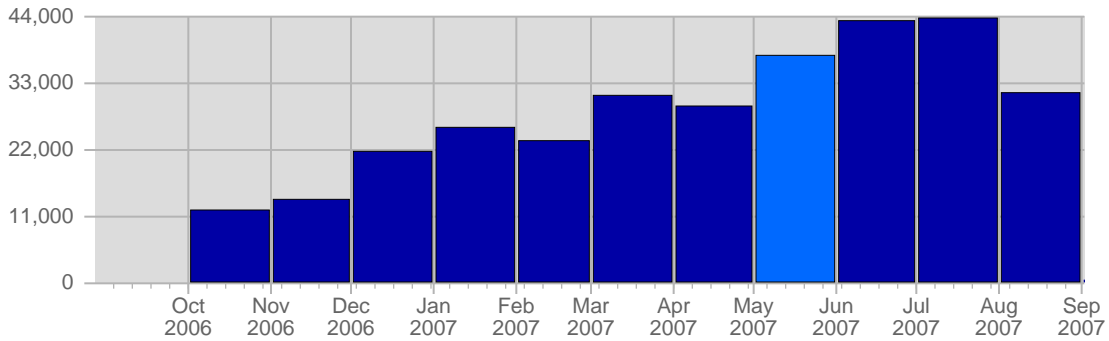

## Traffic and Activity > Visits

### Report Description

Report Description: Visits during the month of May 2007  
 Report Range: Month of May 2007  
 Report Scope: Historical Data

### Breakdown

Date	Total Visits	Average Visits Historically	Change	Percent of Total Visits
Tue May 1st, 2007	929	558,64	+929 ▲	2,46%
Wed May 2nd, 2007	1,106	559,44	+1,106 ▲	2,93%
Thu May 3rd, 2007	955	566,11	+955 ▲	2,53%
Fri May 4th, 2007	899	517,61	+899 ▲	2,38%
Sat May 5th, 2007	771	470,74	+771 ▲	2,04%
Sun May 6th, 2007	873	443,13	+98 ▲	2,31%
Mon May 7th, 2007	979	584,48	+24 ▲	2,59%
Tue May 8th, 2007	1,069	558,64	+140 ▲	2,83%
Wed May 9th, 2007	1,110	559,44	+4 ▲	2,94%
Thu May 10th, 2007	929	566,11	-26 ▼	2,46%
Fri May 11th, 2007	942	517,61	+43 ▲	2,50%
Sat May 12th, 2007	914	470,74	+143 ▲	2,42%
Sun May 13th, 2007	863	443,13	-10 ▼	2,29%
Mon May 14th, 2007	1,129	584,48	+150 ▲	2,99%
Tue May 15th, 2007	1,108	558,64	+39 ▲	2,94%
Wed May 16th, 2007	1,368	559,44	+258 ▲	3,62%
Thu May 17th, 2007	954	566,11	+25 ▲	2,53%
Fri May 18th, 2007	957	517,61	+15 ▲	2,54%
Sat May 19th, 2007	826	470,74	-88 ▼	2,19%
Sun May 20th, 2007	990	443,13	+127 ▲	2,62%
Mon May 21st, 2007	1,114	584,48	-15 ▼	2,95%
Tue May 22nd, 2007	1,461	558,64	+353 ▲	3,87%
Wed May 23rd, 2007	1,015	559,44	-353 ▼	2,69%
Thu May 24th, 2007	1,085	566,11	+131 ▲	2,87%
Fri May 25th, 2007	1,204	517,61	+247 ▲	3,19%
Sat May 26th, 2007	1,216	470,74	+390 ▲	3,22%
Sun May 27th, 2007	1,285	443,13	+295 ▲	3,40%
Mon May 28th, 2007	2,467	584,48	+1,353 ▲	6,53%
Tue May 29th, 2007	2,879	558,64	+1,418 ▲	7,63%
Wed May 30th, 2007	2,140	559,44	+1,125 ▲	5,67%
Thu May 31st, 2007	2,219	566,11	+1,134 ▲	5,88%
	37,756	23,502		