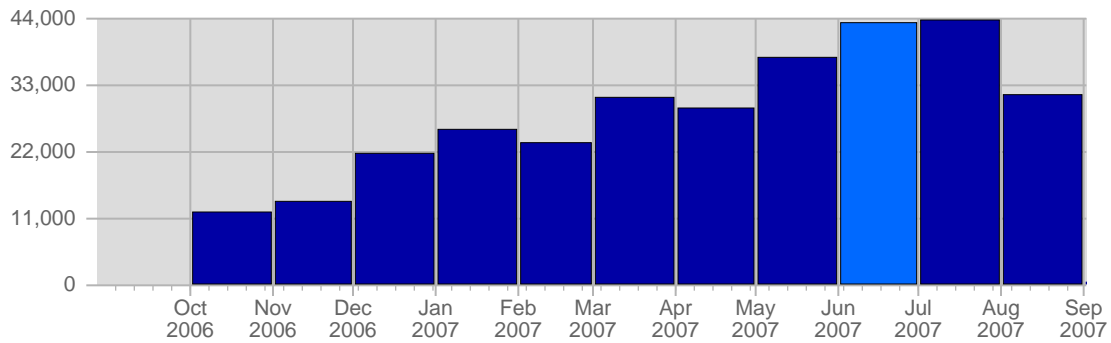

Traffic and Activity > Visits

Report Description

Report Description: Visits during the month of June 2007
 Report Range: Month of June 2007
 Report Scope: Historical Data

Historic Breakdown

Breakdown

Date	Total Visits	Average Visits Historically	Change	Percent of Total Visits
Fri Jun 1st, 2007	1,254	517,61	+1,254 ▲	2,90%
Sat Jun 2nd, 2007	1,038	470,74	+1,038 ▲	2,40%
Sun Jun 3rd, 2007	294	443,13	-991 ▼	0,68%
Mon Jun 4th, 2007	1,972	584,48	-495 ▼	4,55%
Tue Jun 5th, 2007	1,641	558,64	-1,238 ▼	3,79%
Wed Jun 6th, 2007	1,554	559,44	-586 ▼	3,59%
Thu Jun 7th, 2007	2,266	566,11	+47 ▲	5,23%
Fri Jun 8th, 2007	1,399	517,61	+145 ▲	3,23%
Sat Jun 9th, 2007	1,074	470,74	+36 ▲	2,48%
Sun Jun 10th, 2007	1,067	443,13	+773 ▲	2,46%
Mon Jun 11th, 2007	1,483	584,48	-489 ▼	3,42%
Tue Jun 12th, 2007	1,615	558,64	-26 ▼	3,73%
Wed Jun 13th, 2007	1,755	559,44	+201 ▲	4,05%
Thu Jun 14th, 2007	1,453	566,11	-813 ▼	3,36%
Fri Jun 15th, 2007	1,289	517,61	-110 ▼	2,98%
Sat Jun 16th, 2007	1,908	470,74	+834 ▲	4,41%
Sun Jun 17th, 2007	1,685	443,13	+618 ▲	3,89%
Mon Jun 18th, 2007	1,292	584,48	-191 ▼	2,98%
Tue Jun 19th, 2007	1,337	558,64	-278 ▼	3,09%
Wed Jun 20th, 2007	1,473	559,44	-282 ▼	3,40%
Thu Jun 21st, 2007	1,798	566,11	+345 ▲	4,15%
Fri Jun 22nd, 2007	1,404	517,61	+115 ▲	3,24%
Sat Jun 23rd, 2007	1,456	470,74	-452 ▼	3,36%
Sun Jun 24th, 2007	1,232	443,13	-453 ▼	2,85%
Mon Jun 25th, 2007	1,280	584,48	-12 ▼	2,96%
Tue Jun 26th, 2007	1,059	558,64	-278 ▼	2,45%
Wed Jun 27th, 2007	1,652	559,44	+179 ▲	3,82%
Thu Jun 28th, 2007	1,575	566,11	-223 ▼	3,64%
Fri Jun 29th, 2007	1,558	517,61	+154 ▲	3,60%
Sat Jun 30th, 2007	1,444	470,74	-12 ▼	3,33%
	43,307	23,502		