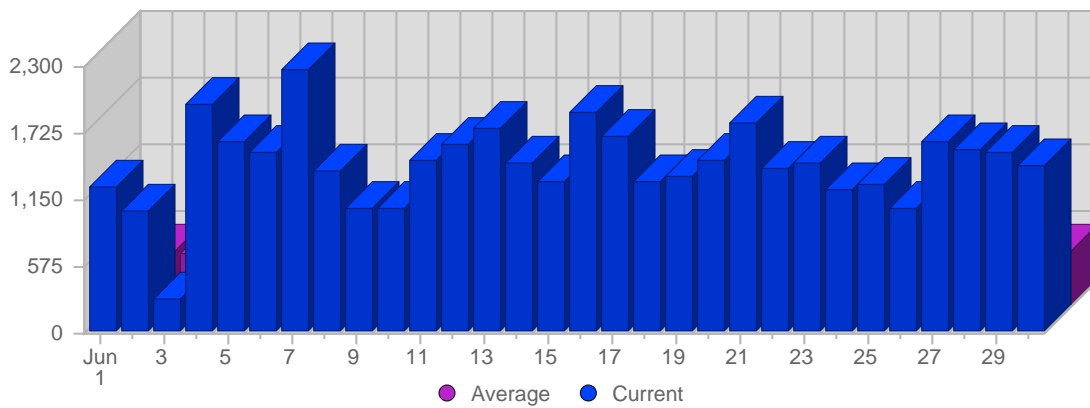

Traffic and Activity > Visits

Report Description

Report Description: Visits during the month of June 2007
 Report Range: Month of June 2007
 Report Scope: Historical Data

Historic Breakdown

Breakdown

Date	Total Visits	Average Visits Historically	Change	Percent of Total Visits
Fri Jun 1st, 2007	1,254	517,61	+1,254 ▲	2,90%
Sat Jun 2nd, 2007	1,038	470,74	+1,038 ▲	2,40%
Sun Jun 3rd, 2007	294	443,13	-991 ▼	0,68%
Mon Jun 4th, 2007	1,972	584,48	-495 ▼	4,55%
Tue Jun 5th, 2007	1,641	558,64	-1,238 ▼	3,79%
Wed Jun 6th, 2007	1,554	559,44	-586 ▼	3,59%
Thu Jun 7th, 2007	2,266	566,11	+47 ▲	5,23%
Fri Jun 8th, 2007	1,399	517,61	+145 ▲	3,23%
Sat Jun 9th, 2007	1,074	470,74	+36 ▲	2,48%
Sun Jun 10th, 2007	1,067	443,13	+773 ▲	2,46%
Mon Jun 11th, 2007	1,483	584,48	-489 ▼	3,42%
Tue Jun 12th, 2007	1,615	558,64	-26 ▼	3,73%
Wed Jun 13th, 2007	1,755	559,44	+201 ▲	4,05%
Thu Jun 14th, 2007	1,453	566,11	-813 ▼	3,36%
Fri Jun 15th, 2007	1,289	517,61	-110 ▼	2,98%
Sat Jun 16th, 2007	1,908	470,74	+834 ▲	4,41%
Sun Jun 17th, 2007	1,685	443,13	+618 ▲	3,89%
Mon Jun 18th, 2007	1,292	584,48	-191 ▼	2,98%
Tue Jun 19th, 2007	1,337	558,64	-278 ▼	3,09%
Wed Jun 20th, 2007	1,473	559,44	-282 ▼	3,40%
Thu Jun 21st, 2007	1,798	566,11	+345 ▲	4,15%
Fri Jun 22nd, 2007	1,404	517,61	+115 ▲	3,24%
Sat Jun 23rd, 2007	1,456	470,74	-452 ▼	3,36%
Sun Jun 24th, 2007	1,232	443,13	-453 ▼	2,85%
Mon Jun 25th, 2007	1,280	584,48	-12 ▼	2,96%
Tue Jun 26th, 2007	1,059	558,64	-278 ▼	2,45%
Wed Jun 27th, 2007	1,652	559,44	+179 ▲	3,82%
Thu Jun 28th, 2007	1,575	566,11	-223 ▼	3,64%
Fri Jun 29th, 2007	1,558	517,61	+154 ▲	3,60%
Sat Jun 30th, 2007	1,444	470,74	-12 ▼	3,33%
	43,307	23,502		