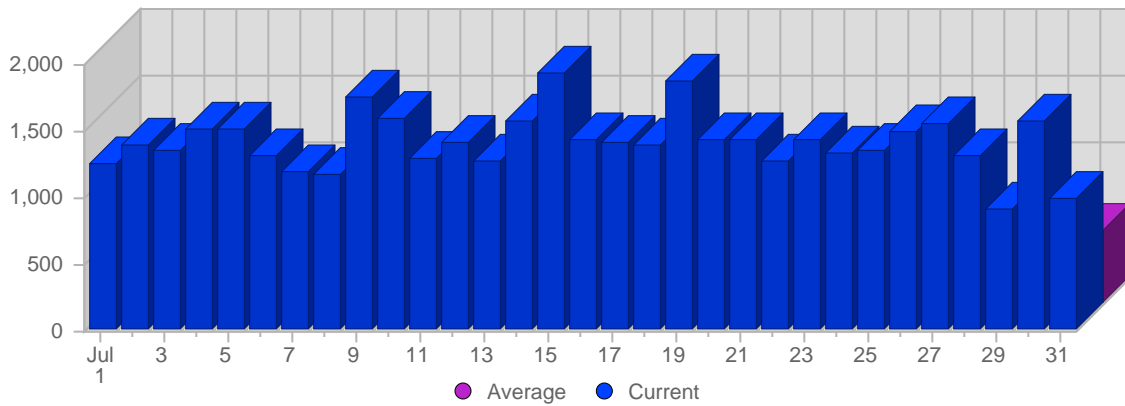

Traffic and Activity > Visits

Report Description

Report Description: Visits during the month of July 2007
 Report Range: Month of July 2007
 Report Scope: Historical Data

Historic Breakdown

Breakdown

Date	Total Visits	Average Visits Historically	Change	Percent of Total Visits
Sun Jul 1st, 2007	1,245	443,13	+1,245 ▲	2,85%
Mon Jul 2nd, 2007	1,391	584,48	+1,391 ▲	3,19%
Tue Jul 3rd, 2007	1,357	558,64	+1,357 ▲	3,11%
Wed Jul 4th, 2007	1,509	559,44	+1,509 ▲	3,46%
Thu Jul 5th, 2007	1,515	566,11	+1,515 ▲	3,47%
Fri Jul 6th, 2007	1,301	517,61	+1,301 ▲	2,98%
Sat Jul 7th, 2007	1,184	470,74	+1,184 ▲	2,71%
Sun Jul 8th, 2007	1,163	443,13	-82 ▼	2,67%
Mon Jul 9th, 2007	1,753	584,48	+362 ▲	4,02%
Tue Jul 10th, 2007	1,583	558,64	+226 ▲	3,63%
Wed Jul 11th, 2007	1,292	559,44	-217 ▼	2,96%
Thu Jul 12th, 2007	1,418	566,11	-97 ▼	3,25%
Fri Jul 13th, 2007	1,269	517,61	-32 ▼	2,91%
Sat Jul 14th, 2007	1,578	470,74	+394 ▲	3,62%
Sun Jul 15th, 2007	1,923	443,13	+760 ▲	4,41%
Mon Jul 16th, 2007	1,424	584,48	-329 ▼	3,26%
Tue Jul 17th, 2007	1,418	558,64	-165 ▼	3,25%
Wed Jul 18th, 2007	1,394	559,44	+102 ▲	3,19%
Thu Jul 19th, 2007	1,871	566,11	+453 ▲	4,29%
Fri Jul 20th, 2007	1,429	517,61	+160 ▲	3,28%
Sat Jul 21st, 2007	1,424	470,74	-154 ▼	3,26%
Sun Jul 22nd, 2007	1,276	443,13	-647 ▼	2,92%
Mon Jul 23rd, 2007	1,425	584,48	+1 ▲	3,27%
Tue Jul 24th, 2007	1,320	558,64	-98 ▼	3,03%
Wed Jul 25th, 2007	1,355	559,44	-39 ▼	3,11%
Thu Jul 26th, 2007	1,494	566,11	-377 ▼	3,42%
Fri Jul 27th, 2007	1,547	517,61	+118 ▲	3,55%
Sat Jul 28th, 2007	1,306	470,74	-118 ▼	2,99%
Sun Jul 29th, 2007	917	443,13	-359 ▼	2,10%
Mon Jul 30th, 2007	1,568	584,48	+143 ▲	3,59%
Tue Jul 31st, 2007	989	558,64	-331 ▼	2,27%
	43,638	23,502		