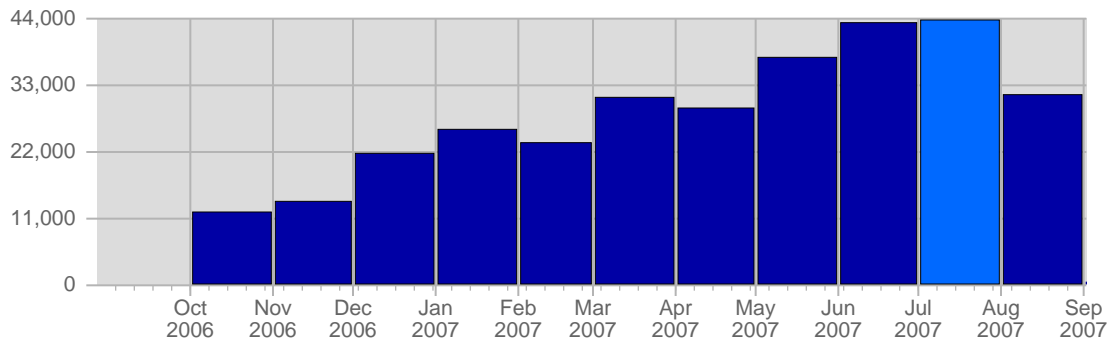

Traffic and Activity > Visits

Report Description

Report Description: Visits during the month of July 2007
 Report Range: Month of July 2007
 Report Scope: Historical Data

Historic Breakdown

Breakdown

Date	Total Visits	Average Visits Historically	Change	Percent of Total Visits
Sun Jul 1st, 2007	1,245	443,13	+1,245 ▲	2,85%
Mon Jul 2nd, 2007	1,391	584,48	+1,391 ▲	3,19%
Tue Jul 3rd, 2007	1,357	558,64	+1,357 ▲	3,11%
Wed Jul 4th, 2007	1,509	559,44	+1,509 ▲	3,46%
Thu Jul 5th, 2007	1,515	566,11	+1,515 ▲	3,47%
Fri Jul 6th, 2007	1,301	517,61	+1,301 ▲	2,98%
Sat Jul 7th, 2007	1,184	470,74	+1,184 ▲	2,71%
Sun Jul 8th, 2007	1,163	443,13	-82 ▼	2,67%
Mon Jul 9th, 2007	1,753	584,48	+362 ▲	4,02%
Tue Jul 10th, 2007	1,583	558,64	+226 ▲	3,63%
Wed Jul 11th, 2007	1,292	559,44	-217 ▼	2,96%
Thu Jul 12th, 2007	1,418	566,11	-97 ▼	3,25%
Fri Jul 13th, 2007	1,269	517,61	-32 ▼	2,91%
Sat Jul 14th, 2007	1,578	470,74	+394 ▲	3,62%
Sun Jul 15th, 2007	1,923	443,13	+760 ▲	4,41%
Mon Jul 16th, 2007	1,424	584,48	-329 ▼	3,26%
Tue Jul 17th, 2007	1,418	558,64	-165 ▼	3,25%
Wed Jul 18th, 2007	1,394	559,44	+102 ▲	3,19%
Thu Jul 19th, 2007	1,871	566,11	+453 ▲	4,29%
Fri Jul 20th, 2007	1,429	517,61	+160 ▲	3,28%
Sat Jul 21st, 2007	1,424	470,74	-154 ▼	3,26%
Sun Jul 22nd, 2007	1,276	443,13	-647 ▼	2,92%
Mon Jul 23rd, 2007	1,425	584,48	+1 ▲	3,27%
Tue Jul 24th, 2007	1,320	558,64	-98 ▼	3,03%
Wed Jul 25th, 2007	1,355	559,44	-39 ▼	3,11%
Thu Jul 26th, 2007	1,494	566,11	-377 ▼	3,42%
Fri Jul 27th, 2007	1,547	517,61	+118 ▲	3,55%
Sat Jul 28th, 2007	1,306	470,74	-118 ▼	2,99%
Sun Jul 29th, 2007	917	443,13	-359 ▼	2,10%
Mon Jul 30th, 2007	1,568	584,48	+143 ▲	3,59%
Tue Jul 31st, 2007	989	558,64	-331 ▼	2,27%
	43,638	23,502		