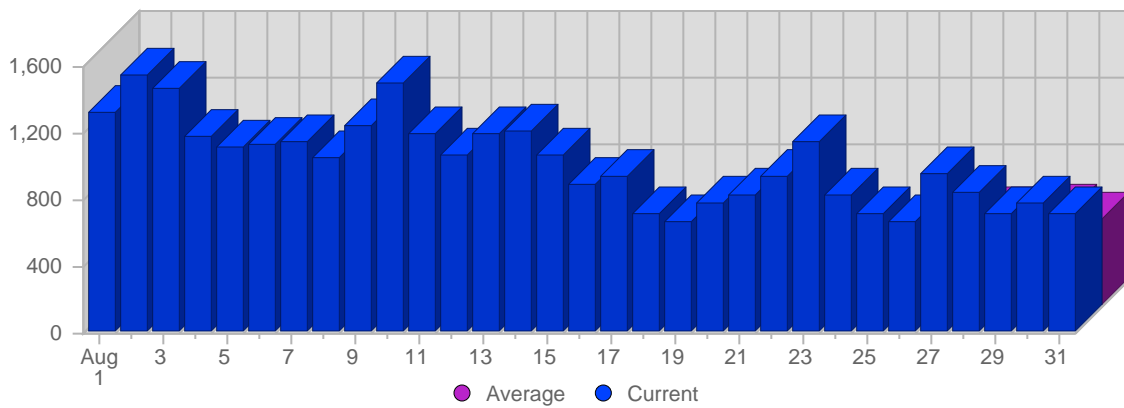

Traffic and Activity > Visits

Report Description

Report Description: Visits during the month of August 2007
Report Range: Month of August 2007
Report Scope: Historical Data

Historic Breakdown

Breakdown

Date	Total Visits	Average Visits Historically	Change	Percent of Total Visits
Wed Aug 1st, 2007	1,317	559,44	+1,317 ▲	4,19%
Thu Aug 2nd, 2007	1,537	566,11	+1,537 ▲	4,89%
Fri Aug 3rd, 2007	1,463	517,61	+1,463 ▲	4,65%
Sat Aug 4th, 2007	1,181	470,74	+1,181 ▲	3,76%
Sun Aug 5th, 2007	1,110	443,13	+193 ▲	3,53%
Mon Aug 6th, 2007	1,123	584,48	-445 ▼	3,57%
Tue Aug 7th, 2007	1,147	558,64	+158 ▲	3,65%
Wed Aug 8th, 2007	1,049	559,44	-268 ▼	3,34%
Thu Aug 9th, 2007	1,244	566,11	-293 ▼	3,96%
Fri Aug 10th, 2007	1,490	517,61	+27 ▲	4,74%
Sat Aug 11th, 2007	1,193	470,74	+12 ▲	3,79%
Sun Aug 12th, 2007	1,070	443,13	-40 ▼	3,40%
Mon Aug 13th, 2007	1,184	584,48	+61 ▲	3,77%
Tue Aug 14th, 2007	1,200	558,64	+53 ▲	3,82%
Wed Aug 15th, 2007	1,070	559,44	+21 ▲	3,40%
Thu Aug 16th, 2007	891	566,11	-353 ▼	2,83%
Fri Aug 17th, 2007	935	517,61	-555 ▼	2,97%
Sat Aug 18th, 2007	712	470,74	-481 ▼	2,26%
Sun Aug 19th, 2007	663	443,13	-407 ▼	2,11%
Mon Aug 20th, 2007	770	584,48	-414 ▼	2,45%
Tue Aug 21st, 2007	824	558,64	-376 ▼	2,62%
Wed Aug 22nd, 2007	939	559,44	-131 ▼	2,99%
Thu Aug 23rd, 2007	1,139	566,11	+248 ▲	3,62%
Fri Aug 24th, 2007	817	517,61	-118 ▼	2,60%
Sat Aug 25th, 2007	704	470,74	-8 ▼	2,24%
Sun Aug 26th, 2007	662	443,13	-1 ▼	2,11%
Mon Aug 27th, 2007	951	584,48	+181 ▲	3,03%
Tue Aug 28th, 2007	845	558,64	+21 ▲	2,69%
Wed Aug 29th, 2007	718	559,44	-221 ▼	2,28%
Thu Aug 30th, 2007	779	566,11	-360 ▼	2,48%
Fri Aug 31st, 2007	715	517,61	-102 ▼	2,27%
	31,442	23,502		