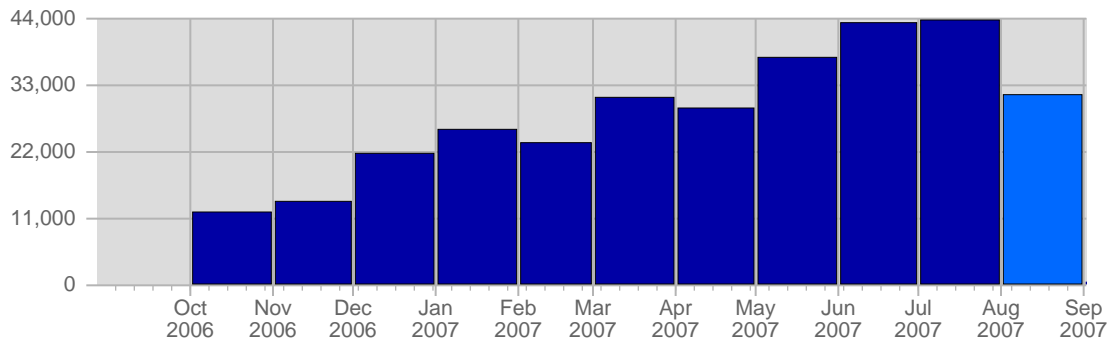

Traffic and Activity > Visits

Report Description

Report Description: Visits during the month of August 2007
Report Range: Month of August 2007
Report Scope: Historical Data

Historic Breakdown

Breakdown

Date	Total Visits	Average Visits Historically	Change	Percent of Total Visits
Wed Aug 1st, 2007	1,317	559,44	+1,317 ▲	4,19%
Thu Aug 2nd, 2007	1,537	566,11	+1,537 ▲	4,89%
Fri Aug 3rd, 2007	1,463	517,61	+1,463 ▲	4,65%
Sat Aug 4th, 2007	1,181	470,74	+1,181 ▲	3,76%
Sun Aug 5th, 2007	1,110	443,13	+193 ▲	3,53%
Mon Aug 6th, 2007	1,123	584,48	-445 ▼	3,57%
Tue Aug 7th, 2007	1,147	558,64	+158 ▲	3,65%
Wed Aug 8th, 2007	1,049	559,44	-268 ▼	3,34%
Thu Aug 9th, 2007	1,244	566,11	-293 ▼	3,96%
Fri Aug 10th, 2007	1,490	517,61	+27 ▲	4,74%
Sat Aug 11th, 2007	1,193	470,74	+12 ▲	3,79%
Sun Aug 12th, 2007	1,070	443,13	-40 ▼	3,40%
Mon Aug 13th, 2007	1,184	584,48	+61 ▲	3,77%
Tue Aug 14th, 2007	1,200	558,64	+53 ▲	3,82%
Wed Aug 15th, 2007	1,070	559,44	+21 ▲	3,40%
Thu Aug 16th, 2007	891	566,11	-353 ▼	2,83%
Fri Aug 17th, 2007	935	517,61	-555 ▼	2,97%
Sat Aug 18th, 2007	712	470,74	-481 ▼	2,26%
Sun Aug 19th, 2007	663	443,13	-407 ▼	2,11%
Mon Aug 20th, 2007	770	584,48	-414 ▼	2,45%
Tue Aug 21st, 2007	824	558,64	-376 ▼	2,62%
Wed Aug 22nd, 2007	939	559,44	-131 ▼	2,99%
Thu Aug 23rd, 2007	1,139	566,11	+248 ▲	3,62%
Fri Aug 24th, 2007	817	517,61	-118 ▼	2,60%
Sat Aug 25th, 2007	704	470,74	-8 ▼	2,24%
Sun Aug 26th, 2007	662	443,13	-1 ▼	2,11%
Mon Aug 27th, 2007	951	584,48	+181 ▲	3,03%
Tue Aug 28th, 2007	845	558,64	+21 ▲	2,69%
Wed Aug 29th, 2007	718	559,44	-221 ▼	2,28%
Thu Aug 30th, 2007	779	566,11	-360 ▼	2,48%
Fri Aug 31st, 2007	715	517,61	-102 ▼	2,27%
	31,442	23,502		