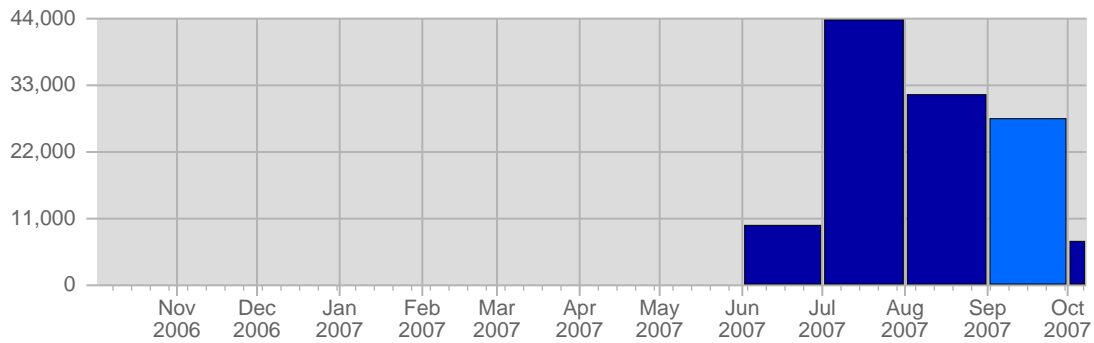

## Traffic and Activity > Visits

### Report Description

Report Description: Visits during the month of September 2007  
 Report Range: Month of September 2007  
 Report Scope: Historical Data

### Breakdown

Date	Total Visits	Average Visits Historically	Change	Percent of Total Visits
Sat Sep 1st, 2007	1,020	-	+1,020 ▲	3.72%
Sun Sep 2nd, 2007	825	-	+825 ▲	3.01%
Mon Sep 3rd, 2007	1,036	-	+1,036 ▲	3.78%
Tue Sep 4th, 2007	787	-	+787 ▲	2.87%
Wed Sep 5th, 2007	1,120	-	+1,120 ▲	4.09%
Thu Sep 6th, 2007	759	-	+759 ▲	2.77%
Fri Sep 7th, 2007	874	-	+874 ▲	3.19%
Sat Sep 8th, 2007	679	-	-341 ▼	2.48%
Sun Sep 9th, 2007	627	-	-198 ▼	2.29%
Mon Sep 10th, 2007	761	-	-275 ▼	2.78%
Tue Sep 11th, 2007	814	-	+27 ▲	2.97%
Wed Sep 12th, 2007	810	-	-310 ▼	2.95%
Thu Sep 13th, 2007	795	-	+36 ▲	2.90%
Fri Sep 14th, 2007	746	-	-128 ▼	2.72%
Sat Sep 15th, 2007	797	-	+118 ▲	2.91%
Sun Sep 16th, 2007	813	-	+186 ▲	2.97%
Mon Sep 17th, 2007	889	-	+128 ▲	3.24%
Tue Sep 18th, 2007	855	-	+41 ▲	3.12%
Wed Sep 19th, 2007	909	-	+99 ▲	3.32%
Thu Sep 20th, 2007	1,059	-	+264 ▲	3.86%
Fri Sep 21st, 2007	1,459	-	+713 ▲	5.32%
Sat Sep 22nd, 2007	880	-	+83 ▲	3.21%
Sun Sep 23rd, 2007	731	-	-82 ▼	2.67%
Mon Sep 24th, 2007	1,583	-	+694 ▲	5.77%
Tue Sep 25th, 2007	1,027	-	+172 ▲	3.75%
Wed Sep 26th, 2007	900	-	-9 ▼	3.28%
Thu Sep 27th, 2007	933	-	-126 ▼	3.40%
Fri Sep 28th, 2007	828	-	-631 ▼	3.02%
Sat Sep 29th, 2007	1,080	-	+200 ▲	3.94%
Sun Sep 30th, 2007	1,023	-	+292 ▲	3.73%
	27,419	-		