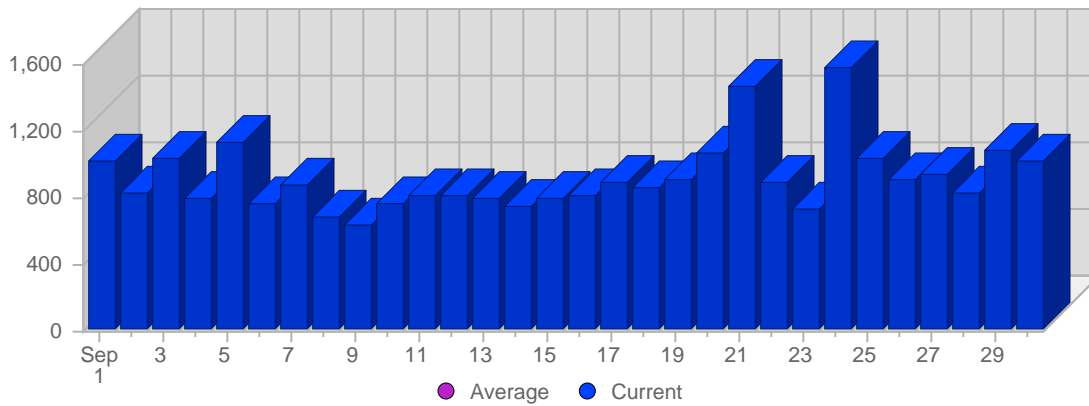

## Traffic and Activity > Visits

### Report Description

Report Description: Visits during the month of September 2007  
 Report Range: Month of September 2007  
 Report Scope: Historical Data

### Historic Breakdown

### Breakdown

Date	Total Visits	Average Visits Historically	Change	Percent of Total Visits
Sat Sep 1st, 2007	1,020	-	+1,020 ▲	3.72%
Sun Sep 2nd, 2007	825	-	+825 ▲	3.01%
Mon Sep 3rd, 2007	1,036	-	+1,036 ▲	3.78%
Tue Sep 4th, 2007	787	-	+787 ▲	2.87%
Wed Sep 5th, 2007	1,120	-	+1,120 ▲	4.09%
Thu Sep 6th, 2007	759	-	+759 ▲	2.77%
Fri Sep 7th, 2007	874	-	+874 ▲	3.19%
Sat Sep 8th, 2007	679	-	-341 ▼	2.48%
Sun Sep 9th, 2007	627	-	-198 ▼	2.29%
Mon Sep 10th, 2007	761	-	-275 ▼	2.78%
Tue Sep 11th, 2007	814	-	+27 ▲	2.97%
Wed Sep 12th, 2007	810	-	-310 ▼	2.95%
Thu Sep 13th, 2007	795	-	+36 ▲	2.90%
Fri Sep 14th, 2007	746	-	-128 ▼	2.72%
Sat Sep 15th, 2007	797	-	+118 ▲	2.91%
Sun Sep 16th, 2007	813	-	+186 ▲	2.97%
Mon Sep 17th, 2007	889	-	+128 ▲	3.24%
Tue Sep 18th, 2007	855	-	+41 ▲	3.12%
Wed Sep 19th, 2007	909	-	+99 ▲	3.32%
Thu Sep 20th, 2007	1,059	-	+264 ▲	3.86%
Fri Sep 21st, 2007	1,459	-	+713 ▲	5.32%
Sat Sep 22nd, 2007	880	-	+83 ▲	3.21%
Sun Sep 23rd, 2007	731	-	-82 ▼	2.67%
Mon Sep 24th, 2007	1,583	-	+694 ▲	5.77%
Tue Sep 25th, 2007	1,027	-	+172 ▲	3.75%
Wed Sep 26th, 2007	900	-	-9 ▼	3.28%
Thu Sep 27th, 2007	933	-	-126 ▼	3.40%
Fri Sep 28th, 2007	828	-	-631 ▼	3.02%
Sat Sep 29th, 2007	1,080	-	+200 ▲	3.94%
Sun Sep 30th, 2007	1,023	-	+292 ▲	3.73%
	27,419	-		