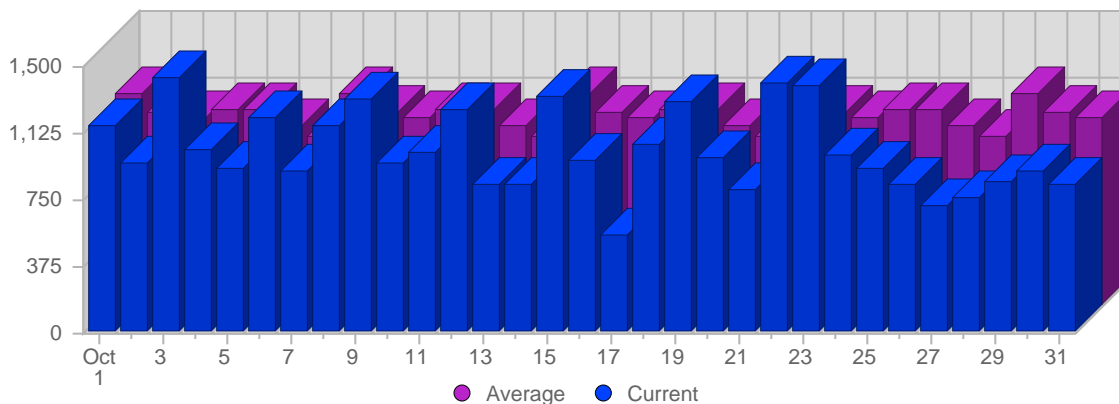

## Traffic and Activity > Visits

### Report Description

Report Description: Visits during the month of October 2007  
Report Range: Month of October 2007  
Report Scope: Historical Data

### Historic Breakdown

### Breakdown

Date	Total Visits	Average Visits Historically	Change	Percent of Total Visits
Mon Oct 1st, 2007	1,162	1,199.05	+1,162 ▲	3.68%
Tue Oct 2nd, 2007	951	1,085.58	+951 ▲	3.01%
Wed Oct 3rd, 2007	1,427	1,050.90	+1,427 ▲	4.52%
Thu Oct 4th, 2007	1,031	1,106.84	+1,031 ▲	3.27%
Fri Oct 5th, 2007	926	1,100.53	+926 ▲	2.93%
Sat Oct 6th, 2007	1,204	1,017.47	+1,204 ▲	3.81%
Sun Oct 7th, 2007	914	959.90	-109 ▼	2.90%
Mon Oct 8th, 2007	1,159	1,199.05	-3 ▼	3.67%
Tue Oct 9th, 2007	1,314	1,085.58	+363 ▲	4.16%
Wed Oct 10th, 2007	956	1,050.90	-471 ▼	3.03%
Thu Oct 11th, 2007	1,018	1,106.84	-13 ▼	3.22%
Fri Oct 12th, 2007	1,249	1,100.53	+323 ▲	3.96%
Sat Oct 13th, 2007	830	1,017.47	-374 ▼	2.63%
Sun Oct 14th, 2007	825	959.90	-89 ▼	2.61%
Mon Oct 15th, 2007	1,333	1,199.05	+174 ▲	4.22%
Tue Oct 16th, 2007	974	1,085.58	-340 ▼	3.09%
Wed Oct 17th, 2007	549	1,050.90	-407 ▼	1.74%
Thu Oct 18th, 2007	1,059	1,106.84	+41 ▲	3.35%
Fri Oct 19th, 2007	1,297	1,100.53	+48 ▲	4.11%
Sat Oct 20th, 2007	986	1,017.47	+156 ▲	3.12%
Sun Oct 21st, 2007	807	959.90	-18 ▼	2.56%
Mon Oct 22nd, 2007	1,406	1,199.05	+73 ▲	4.45%
Tue Oct 23rd, 2007	1,387	1,085.58	+413 ▲	4.39%
Wed Oct 24th, 2007	990	1,050.90	+441 ▲	3.14%
Thu Oct 25th, 2007	920	1,106.84	-139 ▼	2.91%
Fri Oct 26th, 2007	834	1,100.53	-463 ▼	2.64%
Sat Oct 27th, 2007	715	1,017.47	-271 ▼	2.27%
Sun Oct 28th, 2007	752	959.90	-55 ▼	2.38%
Mon Oct 29th, 2007	853	1,199.05	-553 ▼	2.70%
Tue Oct 30th, 2007	913	1,085.58	-474 ▼	2.89%
Wed Oct 31st, 2007	830	1,050.90	-160 ▼	2.63%
	31,571	25,663		