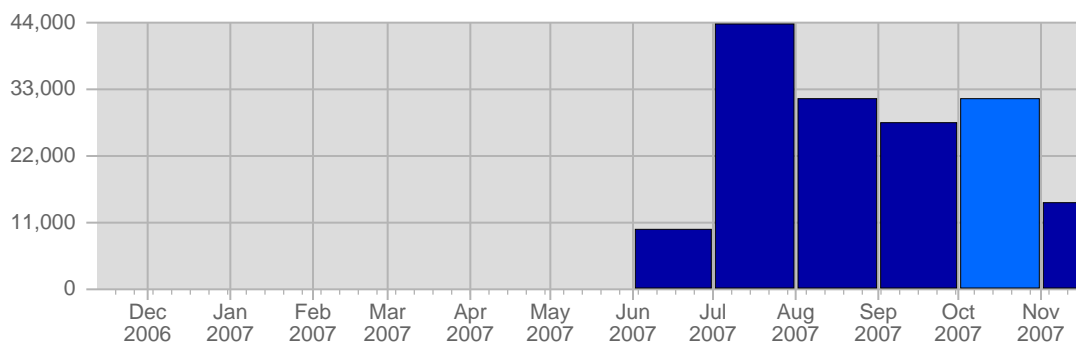

Traffic and Activity > Visits

Report Description

Report Description: Visits during the month of October 2007
Report Range: Month of October 2007
Report Scope: Historical Data

Historic Breakdown