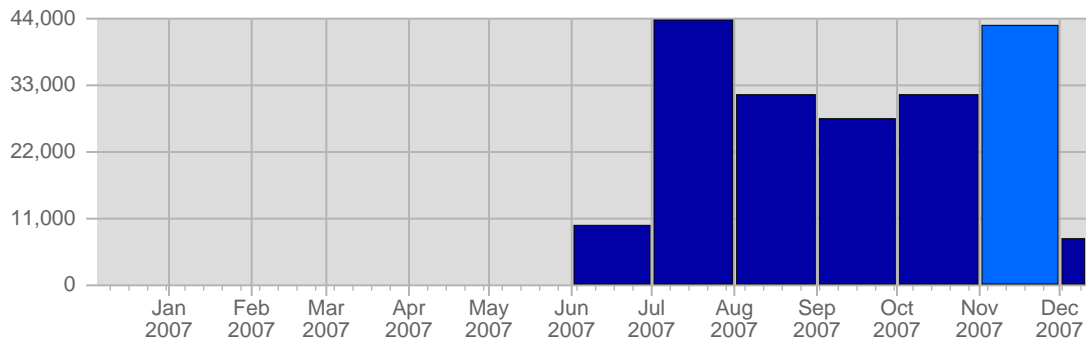

Traffic and Activity > Visits

Report Description

Report Description: Visits during the month of November 2007
 Report Range: Month of November 2007
 Report Scope: Historical Data

Historic Breakdown

Breakdown

Date	Total Visits	Average Visits Historically	Change	Percent of Total Visits
Thu Nov 1st, 2007	702	1,201.23	+702 ▲	1.64%
Fri Nov 2nd, 2007	666	1,218.91	+666 ▲	1.56%
Sat Nov 3rd, 2007	952	1,085.55	+952 ▲	2.22%
Sun Nov 4th, 2007	892	1,042.14	+140 ▲	2.08%
Mon Nov 5th, 2007	1,011	1,363.77	+158 ▲	2.36%
Tue Nov 6th, 2007	921	1,130.82	+8 ▲	2.15%
Wed Nov 7th, 2007	833	1,039.77	+3 ▲	1.95%
Thu Nov 8th, 2007	866	1,201.23	+164 ▲	2.02%
Fri Nov 9th, 2007	909	1,218.91	+243 ▲	2.12%
Sat Nov 10th, 2007	909	1,085.55	-43 ▼	2.12%
Sun Nov 11th, 2007	855	1,042.14	-37 ▼	1.00%
Mon Nov 12th, 2007	1,168	1,363.77	+157 ▲	2.73%
Tue Nov 13th, 2007	864	1,130.82	-57 ▼	2.02%
Wed Nov 14th, 2007	757	1,039.77	-76 ▼	1.77%
Thu Nov 15th, 2007	739	1,201.23	-127 ▼	1.73%
Fri Nov 16th, 2007	750	1,218.91	-159 ▼	1.75%
Sat Nov 17th, 2007	709	1,085.55	-200 ▼	1.66%
Sun Nov 18th, 2007	794	1,042.14	-61 ▼	1.86%
Mon Nov 19th, 2007	1,329	1,363.77	+161 ▲	3.11%
Tue Nov 20th, 2007	1,020	1,130.82	+156 ▲	2.38%
Wed Nov 21st, 2007	1,239	1,039.77	+482 ▲	2.89%
Thu Nov 22nd, 2007	3,319	1,201.23	+2,580 ▲	7.75%
Fri Nov 23rd, 2007	4,181	1,218.91	+3,431 ▲	9.77%
Sat Nov 24th, 2007	3,064	1,085.55	+2,355 ▲	7.16%
Sun Nov 25th, 2007	3,040	1,042.14	+2,246 ▲	7.10%
Mon Nov 26th, 2007	4,724	1,363.77	+3,395 ▲	11.04%
Tue Nov 27th, 2007	2,368	1,130.82	+1,348 ▲	5.53%
Wed Nov 28th, 2007	912	1,039.77	-327 ▼	2.13%
Thu Nov 29th, 2007	1,339	1,201.23	-1,980 ▼	3.13%
Fri Nov 30th, 2007	975	1,218.91	-3,206 ▼	2.28%
	42,807	25,663		