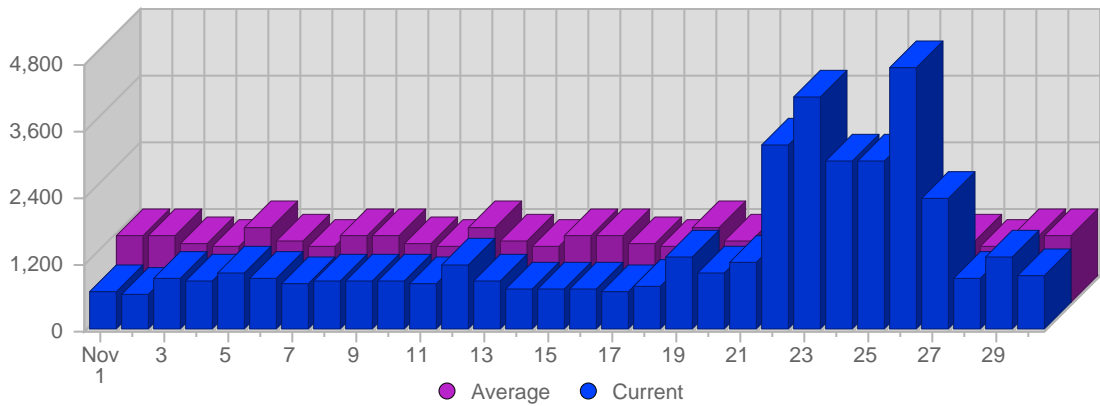

Traffic and Activity > Visits

Report Description

Report Description: Visits during the month of November 2007
 Report Range: Month of November 2007
 Report Scope: Historical Data

Historic Breakdown

Breakdown

Date	Total Visits	Average Visits Historically	Change	Percent of Total Visits
Thu Nov 1st, 2007	702	1,201.23	+702 ▲	1.64%
Fri Nov 2nd, 2007	666	1,218.91	+666 ▲	1.56%
Sat Nov 3rd, 2007	952	1,085.55	+952 ▲	2.22%
Sun Nov 4th, 2007	892	1,042.14	+140 ▲	2.08%
Mon Nov 5th, 2007	1,011	1,363.77	+158 ▲	2.36%
Tue Nov 6th, 2007	921	1,130.82	+8 ▲	2.15%
Wed Nov 7th, 2007	833	1,039.77	+3 ▲	1.95%
Thu Nov 8th, 2007	866	1,201.23	+164 ▲	2.02%
Fri Nov 9th, 2007	909	1,218.91	+243 ▲	2.12%
Sat Nov 10th, 2007	909	1,085.55	-43 ▼	2.12%
Sun Nov 11th, 2007	855	1,042.14	-37 ▼	1.00%
Mon Nov 12th, 2007	1,168	1,363.77	+157 ▲	2.73%
Tue Nov 13th, 2007	864	1,130.82	-57 ▼	2.02%
Wed Nov 14th, 2007	757	1,039.77	-76 ▼	1.77%
Thu Nov 15th, 2007	739	1,201.23	-127 ▼	1.73%
Fri Nov 16th, 2007	750	1,218.91	-159 ▼	1.75%
Sat Nov 17th, 2007	709	1,085.55	-200 ▼	1.66%
Sun Nov 18th, 2007	794	1,042.14	-61 ▼	1.86%
Mon Nov 19th, 2007	1,329	1,363.77	+161 ▲	3.11%
Tue Nov 20th, 2007	1,020	1,130.82	+156 ▲	2.38%
Wed Nov 21st, 2007	1,239	1,039.77	+482 ▲	2.89%
Thu Nov 22nd, 2007	3,319	1,201.23	+2,580 ▲	7.75%
Fri Nov 23rd, 2007	4,181	1,218.91	+3,431 ▲	9.77%
Sat Nov 24th, 2007	3,064	1,085.55	+2,355 ▲	7.16%
Sun Nov 25th, 2007	3,040	1,042.14	+2,246 ▲	7.10%
Mon Nov 26th, 2007	4,724	1,363.77	+3,395 ▲	11.04%
Tue Nov 27th, 2007	2,368	1,130.82	+1,348 ▲	5.53%
Wed Nov 28th, 2007	912	1,039.77	-327 ▼	2.13%
Thu Nov 29th, 2007	1,339	1,201.23	-1,980 ▼	3.13%
Fri Nov 30th, 2007	975	1,218.91	-3,206 ▼	2.28%
	42,807	25,663		