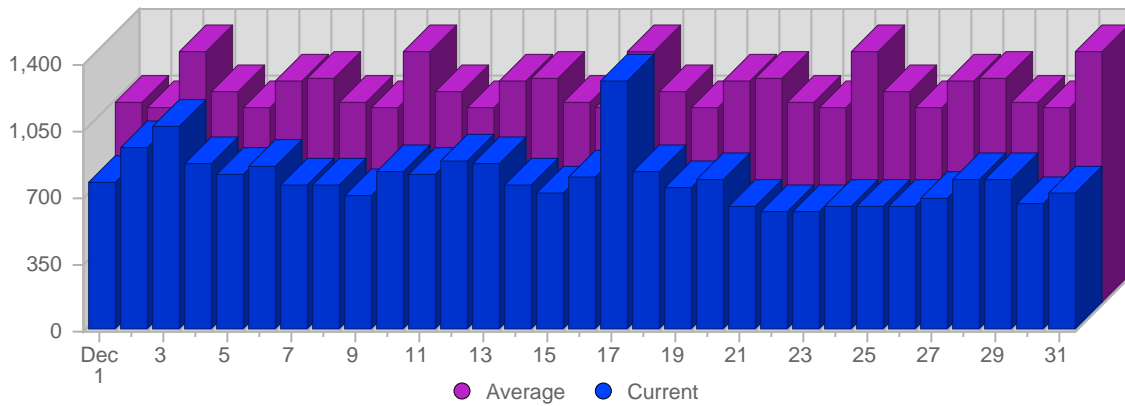

## Traffic and Activity > Visits

### Report Description

Report Description: Visits during the month of December 2007  
 Report Range: Month of December 2007  
 Report Scope: Historical Data

### Historic Breakdown

### Breakdown

Date	Total Visits	Average Visits Historically	Change	Percent of Total Visits
Sat Dec 1st, 2007	777	1,056.79	+777 ▲	3.18%
Sun Dec 2nd, 2007	963	1,025.13	+963 ▲	3.94%
Mon Dec 3rd, 2007	1,068	1,329.25	+1,068 ▲	4.36%
Tue Dec 4th, 2007	873	1,107.13	+873 ▲	3.57%
Wed Dec 5th, 2007	819	1,024.33	+819 ▲	3.35%
Thu Dec 6th, 2007	854	1,173.00	+854 ▲	3.49%
Fri Dec 7th, 2007	767	1,181.29	+767 ▲	3.13%
Sat Dec 8th, 2007	762	1,056.79	-15 ▼	3.11%
Sun Dec 9th, 2007	713	1,025.13	-250 ▼	2.91%
Mon Dec 10th, 2007	831	1,329.25	-237 ▼	3.40%
Tue Dec 11th, 2007	820	1,107.13	-53 ▼	3.35%
Wed Dec 12th, 2007	890	1,024.33	+71 ▲	3.64%
Thu Dec 13th, 2007	871	1,173.00	+17 ▲	3.56%
Fri Dec 14th, 2007	768	1,181.29	+1 ▲	3.14%
Sat Dec 15th, 2007	719	1,056.79	-43 ▼	2.94%
Sun Dec 16th, 2007	802	1,025.13	+89 ▲	3.28%
Mon Dec 17th, 2007	1,312	1,329.25	+481 ▲	5.36%
Tue Dec 18th, 2007	830	1,107.13	+10 ▲	3.39%
Wed Dec 19th, 2007	747	1,024.33	-143 ▼	3.05%
Thu Dec 20th, 2007	794	1,173.00	-77 ▼	3.24%
Fri Dec 21st, 2007	647	1,181.29	-121 ▼	2.64%
Sat Dec 22nd, 2007	626	1,056.79	-93 ▼	2.56%
Sun Dec 23rd, 2007	617	1,025.13	-185 ▼	2.52%
Mon Dec 24th, 2007	645	1,329.25	-667 ▼	2.64%
Tue Dec 25th, 2007	645	1,107.13	-185 ▼	2.64%
Wed Dec 26th, 2007	648	1,024.33	-99 ▼	2.65%
Thu Dec 27th, 2007	694	1,173.00	-100 ▼	2.84%
Fri Dec 28th, 2007	791	1,181.29	+144 ▲	3.23%
Sat Dec 29th, 2007	796	1,056.79	+170 ▲	3.25%
Sun Dec 30th, 2007	669	1,025.13	+52 ▲	2.73%
Mon Dec 31st, 2007	715	1,329.25	+70 ▲	2.92%
	24,473	25,663		