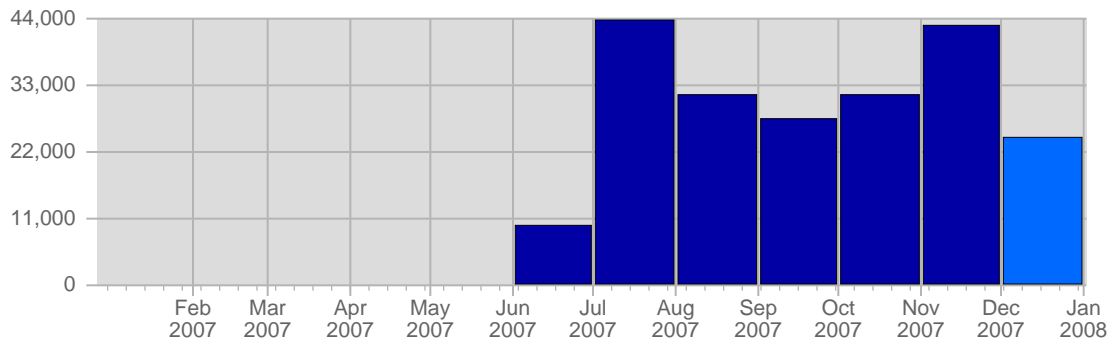

## Traffic and Activity > Visits

### Report Description

Report Description: Visits during the month of December 2007  
 Report Range: Month of December 2007  
 Report Scope: Historical Data

### Breakdown

Date	Total Visits	Average Visits Historically	Change	Percent of Total Visits
Sat Dec 1st, 2007	777	1,056.79	+777 ▲	3.18%
Sun Dec 2nd, 2007	963	1,025.13	+963 ▲	3.94%
Mon Dec 3rd, 2007	1,068	1,329.25	+1,068 ▲	4.36%
Tue Dec 4th, 2007	873	1,107.13	+873 ▲	3.57%
Wed Dec 5th, 2007	819	1,024.33	+819 ▲	3.35%
Thu Dec 6th, 2007	854	1,173.00	+854 ▲	3.49%
Fri Dec 7th, 2007	767	1,181.29	+767 ▲	3.13%
Sat Dec 8th, 2007	762	1,056.79	-15 ▼	3.11%
Sun Dec 9th, 2007	713	1,025.13	-250 ▼	2.91%
Mon Dec 10th, 2007	831	1,329.25	-237 ▼	3.40%
Tue Dec 11th, 2007	820	1,107.13	-53 ▼	3.35%
Wed Dec 12th, 2007	890	1,024.33	+71 ▲	3.64%
Thu Dec 13th, 2007	871	1,173.00	+17 ▲	3.56%
Fri Dec 14th, 2007	768	1,181.29	+1 ▲	3.14%
Sat Dec 15th, 2007	719	1,056.79	-43 ▼	2.94%
Sun Dec 16th, 2007	802	1,025.13	+89 ▲	3.28%
Mon Dec 17th, 2007	1,312	1,329.25	+481 ▲	5.36%
Tue Dec 18th, 2007	830	1,107.13	+10 ▲	3.39%
Wed Dec 19th, 2007	747	1,024.33	-143 ▼	3.05%
Thu Dec 20th, 2007	794	1,173.00	-77 ▼	3.24%
Fri Dec 21st, 2007	647	1,181.29	-121 ▼	2.64%
Sat Dec 22nd, 2007	626	1,056.79	-93 ▼	2.56%
Sun Dec 23rd, 2007	617	1,025.13	-185 ▼	2.52%
Mon Dec 24th, 2007	645	1,329.25	-667 ▼	2.64%
Tue Dec 25th, 2007	645	1,107.13	-185 ▼	2.64%
Wed Dec 26th, 2007	648	1,024.33	-99 ▼	2.65%
Thu Dec 27th, 2007	694	1,173.00	-100 ▼	2.84%
Fri Dec 28th, 2007	791	1,181.29	+144 ▲	3.23%
Sat Dec 29th, 2007	796	1,056.79	+170 ▲	3.25%
Sun Dec 30th, 2007	669	1,025.13	+52 ▲	2.73%
Mon Dec 31st, 2007	715	1,329.25	+70 ▲	2.92%
	24,473	25,663		