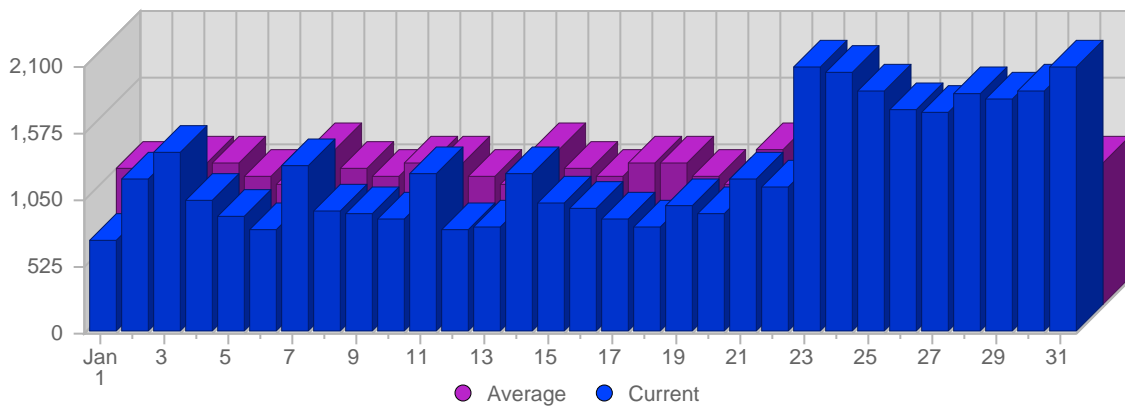

Traffic and Activity > Visits

Report Description

Report Description: Visits during the month of January 2008
 Report Range: Month of January 2008
 Report Scope: Historical Data

Historic Breakdown

Breakdown

Date	Total Visits	Average Visits Historically	Change	Percent of Total Visits
Tue Jan 1st, 2008	724	1,086.34	+724 ▲	1.83%
Wed Jan 2nd, 2008	1,199	1,021.93	+1,199 ▲	3.03%
Thu Jan 3rd, 2008	1,407	1,124.61	+1,407 ▲	3.56%
Fri Jan 4th, 2008	1,044	1,114.29	+1,044 ▲	2.64%
Sat Jan 5th, 2008	904	1,009.56	+904 ▲	2.29%
Sun Jan 6th, 2008	802	956.59	+133 ▲	2.03%
Mon Jan 7th, 2008	1,320	1,227.42	+605 ▲	3.34%
Tue Jan 8th, 2008	958	1,086.34	+234 ▲	2.42%
Wed Jan 9th, 2008	942	1,021.93	-257 ▼	2.38%
Thu Jan 10th, 2008	896	1,124.61	-511 ▼	2.26%
Fri Jan 11th, 2008	1,242	1,114.29	+198 ▲	3.14%
Sat Jan 12th, 2008	818	1,009.56	-86 ▼	2.07%
Sun Jan 13th, 2008	830	956.59	+28 ▲	2.10%
Mon Jan 14th, 2008	1,249	1,227.42	-71 ▼	3.16%
Tue Jan 15th, 2008	1,028	1,086.34	+70 ▲	2.60%
Wed Jan 16th, 2008	982	1,021.93	+40 ▲	2.48%
Thu Jan 17th, 2008	894	1,124.61	-2 ▼	2.26%
Fri Jan 18th, 2008	819	1,114.29	-423 ▼	2.07%
Sat Jan 19th, 2008	1,002	1,009.56	+184 ▲	2.53%
Sun Jan 20th, 2008	930	956.59	+100 ▲	2.35%
Mon Jan 21st, 2008	1,199	1,227.42	-50 ▼	3.03%
Tue Jan 22nd, 2008	1,139	1,086.34	+111 ▲	2.88%
Wed Jan 23rd, 2008	2,099	1,021.93	+1,117 ▲	5.30%
Thu Jan 24th, 2008	2,054	1,124.61	+1,160 ▲	5.19%
Fri Jan 25th, 2008	1,908	1,114.29	+1,089 ▲	4.82%
Sat Jan 26th, 2008	1,756	1,009.56	+754 ▲	4.44%
Sun Jan 27th, 2008	1,722	956.59	+792 ▲	4.35%
Mon Jan 28th, 2008	1,882	1,227.42	+683 ▲	4.76%
Tue Jan 29th, 2008	1,834	1,086.34	+695 ▲	4.64%
Wed Jan 30th, 2008	1,906	1,021.93	-193 ▼	4.82%
Thu Jan 31st, 2008	2,082	1,124.61	+28 ▲	5.26%
	39,571	25,663		