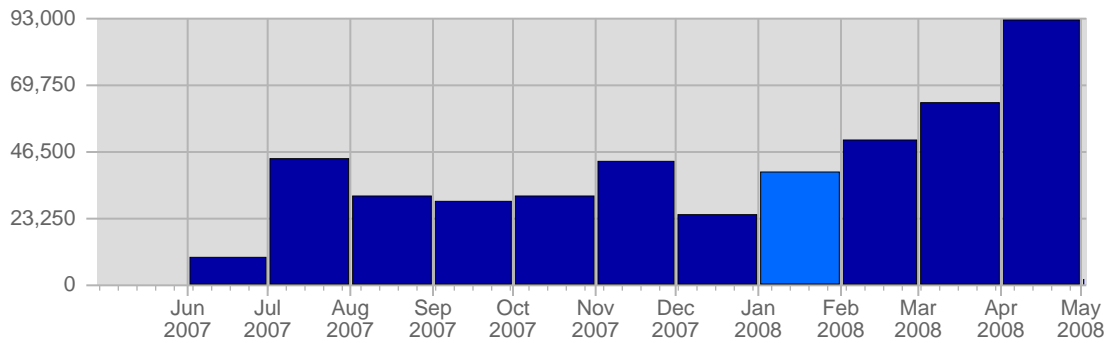

Traffic and Activity > Visits

Report Description

Report Description: Visits during the month of January 2008
 Report Range: Month of January 2008
 Report Scope: Historical Data

Historic Breakdown

Breakdown

Date	Total Visits	Average Visits Historically	Change	Percent of Total Visits
Tue Jan 1st, 2008	724	1,086.34	+724 ▲	1.83%
Wed Jan 2nd, 2008	1,199	1,021.93	+1,199 ▲	3.03%
Thu Jan 3rd, 2008	1,407	1,124.61	+1,407 ▲	3.56%
Fri Jan 4th, 2008	1,044	1,114.29	+1,044 ▲	2.64%
Sat Jan 5th, 2008	904	1,009.56	+904 ▲	2.29%
Sun Jan 6th, 2008	802	956.59	+133 ▲	2.03%
Mon Jan 7th, 2008	1,320	1,227.42	+605 ▲	3.34%
Tue Jan 8th, 2008	958	1,086.34	+234 ▲	2.42%
Wed Jan 9th, 2008	942	1,021.93	-257 ▼	2.38%
Thu Jan 10th, 2008	896	1,124.61	-511 ▼	2.26%
Fri Jan 11th, 2008	1,242	1,114.29	+198 ▲	3.14%
Sat Jan 12th, 2008	818	1,009.56	-86 ▼	2.07%
Sun Jan 13th, 2008	830	956.59	+28 ▲	2.10%
Mon Jan 14th, 2008	1,249	1,227.42	-71 ▼	3.16%
Tue Jan 15th, 2008	1,028	1,086.34	+70 ▲	2.60%
Wed Jan 16th, 2008	982	1,021.93	+40 ▲	2.48%
Thu Jan 17th, 2008	894	1,124.61	-2 ▼	2.26%
Fri Jan 18th, 2008	819	1,114.29	-423 ▼	2.07%
Sat Jan 19th, 2008	1,002	1,009.56	+184 ▲	2.53%
Sun Jan 20th, 2008	930	956.59	+100 ▲	2.35%
Mon Jan 21st, 2008	1,199	1,227.42	-50 ▼	3.03%
Tue Jan 22nd, 2008	1,139	1,086.34	+111 ▲	2.88%
Wed Jan 23rd, 2008	2,099	1,021.93	+1,117 ▲	5.30%
Thu Jan 24th, 2008	2,054	1,124.61	+1,160 ▲	5.19%
Fri Jan 25th, 2008	1,908	1,114.29	+1,089 ▲	4.82%
Sat Jan 26th, 2008	1,756	1,009.56	+754 ▲	4.44%
Sun Jan 27th, 2008	1,722	956.59	+792 ▲	4.35%
Mon Jan 28th, 2008	1,882	1,227.42	+683 ▲	4.76%
Tue Jan 29th, 2008	1,834	1,086.34	+695 ▲	4.64%
Wed Jan 30th, 2008	1,906	1,021.93	-193 ▼	4.82%
Thu Jan 31st, 2008	2,082	1,124.61	+28 ▲	5.26%
	39,571	25,663		