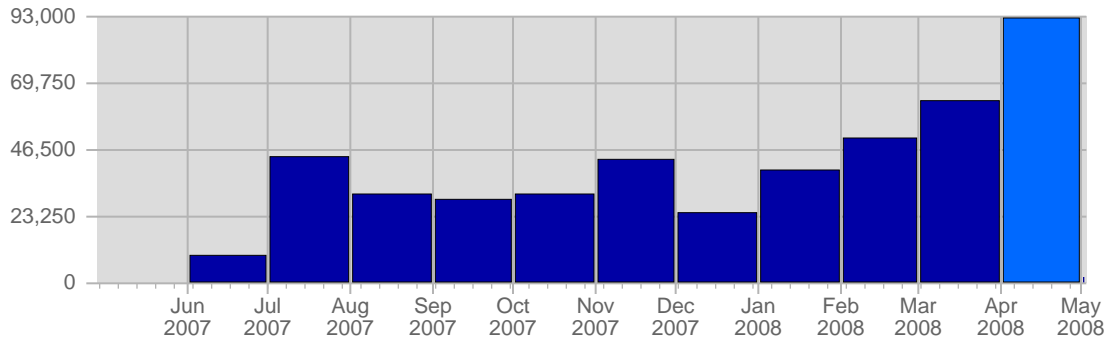

Traffic and Activity > Visits

Report Description

Report Description: Visits during the month of April 2008
 Report Range: Month of April 2008
 Report Scope: Historical Data

Historic Breakdown

Breakdown

Date	Total Visits	Average Visits Historically	Change	Percent of Total Visits
Tue Apr 1st, 2008	4,048	1,086.34	+4,048 ▲	4.37%
Wed Apr 2nd, 2008	3,446	1,021.93	+3,446 ▲	3.72%
Thu Apr 3rd, 2008	3,614	1,124.61	+3,614 ▲	3.90%
Fri Apr 4th, 2008	3,808	1,114.29	+3,808 ▲	4.11%
Sat Apr 5th, 2008	2,738	1,009.56	+2,738 ▲	2.96%
Sun Apr 6th, 2008	2,560	956.59	+788 ▲	2.76%
Mon Apr 7th, 2008	2,984	1,227.42	+668 ▲	3.22%
Tue Apr 8th, 2008	3,798	1,086.34	-250 ▼	4.10%
Wed Apr 9th, 2008	3,592	1,021.93	+146 ▲	3.88%
Thu Apr 10th, 2008	3,374	1,124.61	-240 ▼	3.64%
Fri Apr 11th, 2008	3,320	1,114.29	-488 ▼	3.59%
Sat Apr 12th, 2008	2,512	1,009.56	-226 ▼	2.71%
Sun Apr 13th, 2008	2,620	956.59	+60 ▲	2.83%
Mon Apr 14th, 2008	2,816	1,227.42	-168 ▼	3.04%
Tue Apr 15th, 2008	2,884	1,086.34	-914 ▼	3.11%
Wed Apr 16th, 2008	3,980	1,021.93	+388 ▲	4.30%
Thu Apr 17th, 2008	3,484	1,124.61	+110 ▲	3.76%
Fri Apr 18th, 2008	2,638	1,114.29	-682 ▼	2.85%
Sat Apr 19th, 2008	2,630	1,009.56	+118 ▲	2.84%
Sun Apr 20th, 2008	2,512	956.59	-108 ▼	2.71%
Mon Apr 21st, 2008	3,068	1,227.42	+252 ▲	3.31%
Tue Apr 22nd, 2008	2,728	1,086.34	-156 ▼	2.95%
Wed Apr 23rd, 2008	3,482	1,021.93	-498 ▼	3.76%
Thu Apr 24th, 2008	3,974	1,124.61	+490 ▲	4.29%
Fri Apr 25th, 2008	2,334	1,114.29	-304 ▼	2.52%
Sat Apr 26th, 2008	2,392	1,009.56	-238 ▼	2.58%
Sun Apr 27th, 2008	2,512	956.59	0 ▬	2.71%
Mon Apr 28th, 2008	3,092	1,227.42	+24 ▲	3.34%
Tue Apr 29th, 2008	2,866	1,086.34	+138 ▲	3.09%
Wed Apr 30th, 2008	2,812	1,021.93	-670 ▼	3.04%
	92,618	25,663		