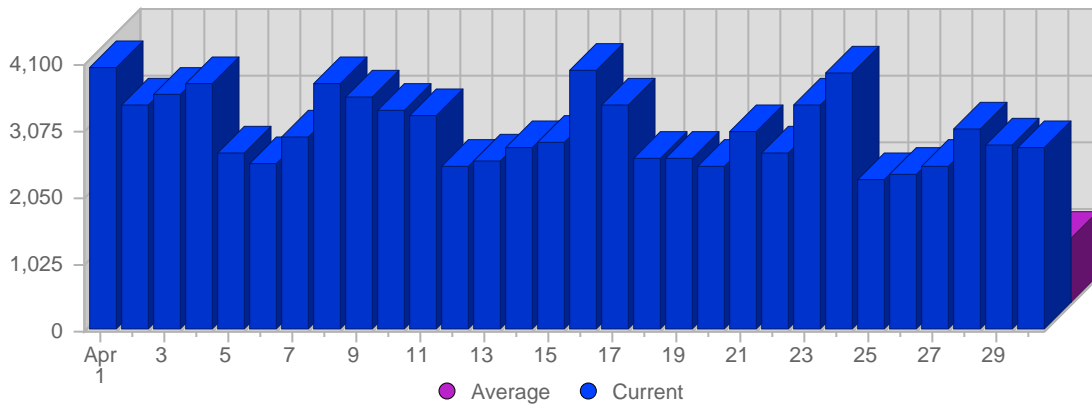

Traffic and Activity > Visits

Report Description

Report Description: Visits during the month of April 2008
 Report Range: Month of April 2008
 Report Scope: Historical Data

Historic Breakdown

Breakdown

Date	Total Visits	Average Visits Historically	Change	Percent of Total Visits
Tue Apr 1st, 2008	4,048	1,086.34	+4,048 ▲	4.37%
Wed Apr 2nd, 2008	3,446	1,021.93	+3,446 ▲	3.72%
Thu Apr 3rd, 2008	3,614	1,124.61	+3,614 ▲	3.90%
Fri Apr 4th, 2008	3,808	1,114.29	+3,808 ▲	4.11%
Sat Apr 5th, 2008	2,738	1,009.56	+2,738 ▲	2.96%
Sun Apr 6th, 2008	2,560	956.59	+788 ▲	2.76%
Mon Apr 7th, 2008	2,984	1,227.42	+668 ▲	3.22%
Tue Apr 8th, 2008	3,798	1,086.34	-250 ▼	4.10%
Wed Apr 9th, 2008	3,592	1,021.93	+146 ▲	3.88%
Thu Apr 10th, 2008	3,374	1,124.61	-240 ▼	3.64%
Fri Apr 11th, 2008	3,320	1,114.29	-488 ▼	3.59%
Sat Apr 12th, 2008	2,512	1,009.56	-226 ▼	2.71%
Sun Apr 13th, 2008	2,620	956.59	+60 ▲	2.83%
Mon Apr 14th, 2008	2,816	1,227.42	-168 ▼	3.04%
Tue Apr 15th, 2008	2,884	1,086.34	-914 ▼	3.11%
Wed Apr 16th, 2008	3,980	1,021.93	+388 ▲	4.30%
Thu Apr 17th, 2008	3,484	1,124.61	+110 ▲	3.76%
Fri Apr 18th, 2008	2,638	1,114.29	-682 ▼	2.85%
Sat Apr 19th, 2008	2,630	1,009.56	+118 ▲	2.84%
Sun Apr 20th, 2008	2,512	956.59	-108 ▼	2.71%
Mon Apr 21st, 2008	3,068	1,227.42	+252 ▲	3.31%
Tue Apr 22nd, 2008	2,728	1,086.34	-156 ▼	2.95%
Wed Apr 23rd, 2008	3,482	1,021.93	-498 ▼	3.76%
Thu Apr 24th, 2008	3,974	1,124.61	+490 ▲	4.29%
Fri Apr 25th, 2008	2,334	1,114.29	-304 ▼	2.52%
Sat Apr 26th, 2008	2,392	1,009.56	-238 ▼	2.58%
Sun Apr 27th, 2008	2,512	956.59	0 ▬	2.71%
Mon Apr 28th, 2008	3,092	1,227.42	+24 ▲	3.34%
Tue Apr 29th, 2008	2,866	1,086.34	+138 ▲	3.09%
Wed Apr 30th, 2008	2,812	1,021.93	-670 ▼	3.04%
	92,618	25,663		