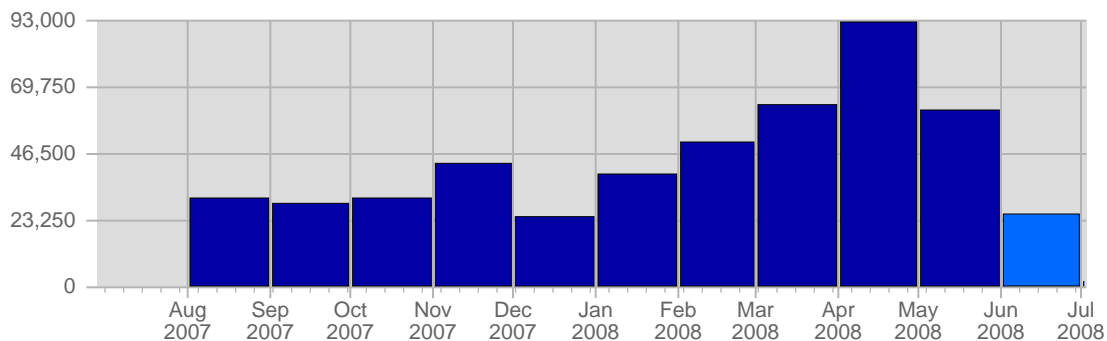

Traffic and Activity > Visits

Report Description

Report Description: Visits during the month of June 2008
Report Range: Month of June 2008
Report Scope: Historical Data

Historic Breakdown

Breakdown

Date	Total Visits	Average Visits Historically	Change	Percent of Total Visits
Sun Jun 1st, 2008	831	1,067.76	+831 ▲	3.19%
Mon Jun 2nd, 2008	841	1,349.38	+841 ▲	3.23%
Tue Jun 3rd, 2008	1,057	1,209.82	+1,057 ▲	4.06%
Wed Jun 4th, 2008	1,157	1,191.96	+1,157 ▲	4.44%
Thu Jun 5th, 2008	1,045	1,257.36	+1,045 ▲	4.01%
Fri Jun 6th, 2008	809	1,197.16	+809 ▲	3.11%
Sat Jun 7th, 2008	983	1,087.11	+983 ▲	3.78%
Sun Jun 8th, 2008	761	1,067.76	-70 ▼	2.92%
Mon Jun 9th, 2008	985	1,349.38	+144 ▲	3.78%
Tue Jun 10th, 2008	937	1,209.82	-120 ▼	3.60%
Wed Jun 11th, 2008	956	1,191.96	-201 ▼	3.67%
Thu Jun 12th, 2008	889	1,257.36	-156 ▼	3.42%
Fri Jun 13th, 2008	1,136	1,197.16	+327 ▲	4.36%
Sat Jun 14th, 2008	674	1,087.11	-309 ▼	2.59%
Sun Jun 15th, 2008	685	1,067.76	-76 ▼	2.63%
Mon Jun 16th, 2008	1,141	1,349.38	+156 ▲	4.38%
Tue Jun 17th, 2008	803	1,209.82	-134 ▼	3.09%
Wed Jun 18th, 2008	343	1,191.96	-613 ▼	1.32%
Thu Jun 19th, 2008	790	1,257.36	-99 ▼	3.04%
Fri Jun 20th, 2008	764	1,197.16	-372 ▼	2.94%
Sat Jun 21st, 2008	627	1,087.11	-47 ▼	2.41%
Sun Jun 22nd, 2008	658	1,067.76	-27 ▼	2.53%
Mon Jun 23rd, 2008	1,169	1,349.38	+28 ▲	4.49%
Tue Jun 24th, 2008	905	1,209.82	+102 ▲	3.48%
Wed Jun 25th, 2008	1,039	1,191.96	+696 ▲	3.99%
Thu Jun 26th, 2008	883	1,257.36	+93 ▲	3.39%
Fri Jun 27th, 2008	1,127	1,197.16	+363 ▲	4.33%
Sat Jun 28th, 2008	582	1,087.11	-45 ▼	2.24%
Sun Jun 29th, 2008	656	1,067.76	-2 ▼	2.52%
Mon Jun 30th, 2008	800	1,349.38	-369 ▼	3.07%
	26,033	25,663		