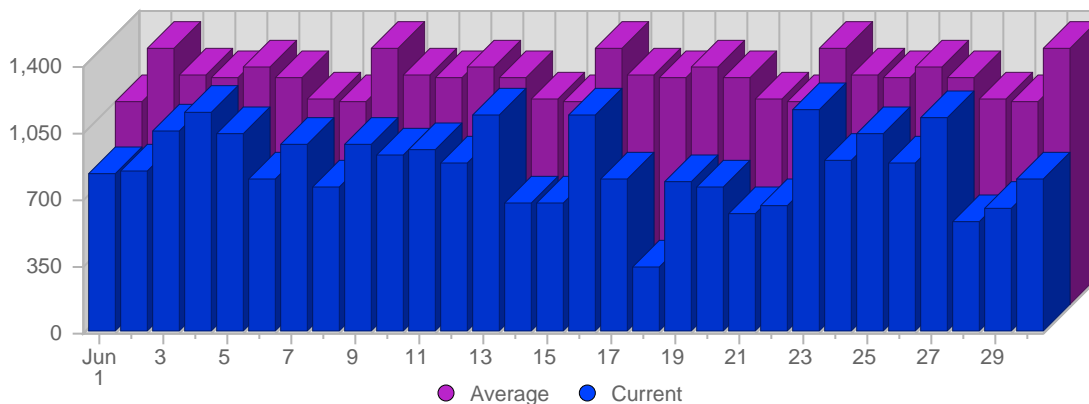

Traffic and Activity > Visits

Report Description

Report Description: Visits during the month of June 2008
Report Range: Month of June 2008
Report Scope: Historical Data

Historic Breakdown

Breakdown

Date	Total Visits	Average Visits Historically	Change	Percent of Total Visits
Sun Jun 1st, 2008	831	1,067.76	+831 ▲	3.19%
Mon Jun 2nd, 2008	841	1,349.38	+841 ▲	3.23%
Tue Jun 3rd, 2008	1,057	1,209.82	+1,057 ▲	4.06%
Wed Jun 4th, 2008	1,157	1,191.96	+1,157 ▲	4.44%
Thu Jun 5th, 2008	1,045	1,257.36	+1,045 ▲	4.01%
Fri Jun 6th, 2008	809	1,197.16	+809 ▲	3.11%
Sat Jun 7th, 2008	983	1,087.11	+983 ▲	3.78%
Sun Jun 8th, 2008	761	1,067.76	-70 ▼	2.92%
Mon Jun 9th, 2008	985	1,349.38	+144 ▲	3.78%
Tue Jun 10th, 2008	937	1,209.82	-120 ▼	3.60%
Wed Jun 11th, 2008	956	1,191.96	-201 ▼	3.67%
Thu Jun 12th, 2008	889	1,257.36	-156 ▼	3.42%
Fri Jun 13th, 2008	1,136	1,197.16	+327 ▲	4.36%
Sat Jun 14th, 2008	674	1,087.11	-309 ▼	2.59%
Sun Jun 15th, 2008	685	1,067.76	-76 ▼	2.63%
Mon Jun 16th, 2008	1,141	1,349.38	+156 ▲	4.38%
Tue Jun 17th, 2008	803	1,209.82	-134 ▼	3.09%
Wed Jun 18th, 2008	343	1,191.96	-613 ▼	1.32%
Thu Jun 19th, 2008	790	1,257.36	-99 ▼	3.04%
Fri Jun 20th, 2008	764	1,197.16	-372 ▼	2.94%
Sat Jun 21st, 2008	627	1,087.11	-47 ▼	2.41%
Sun Jun 22nd, 2008	658	1,067.76	-27 ▼	2.53%
Mon Jun 23rd, 2008	1,169	1,349.38	+28 ▲	4.49%
Tue Jun 24th, 2008	905	1,209.82	+102 ▲	3.48%
Wed Jun 25th, 2008	1,039	1,191.96	+696 ▲	3.99%
Thu Jun 26th, 2008	883	1,257.36	+93 ▲	3.39%
Fri Jun 27th, 2008	1,127	1,197.16	+363 ▲	4.33%
Sat Jun 28th, 2008	582	1,087.11	-45 ▼	2.24%
Sun Jun 29th, 2008	656	1,067.76	-2 ▼	2.52%
Mon Jun 30th, 2008	800	1,349.38	-369 ▼	3.07%
	26,033	25,663		