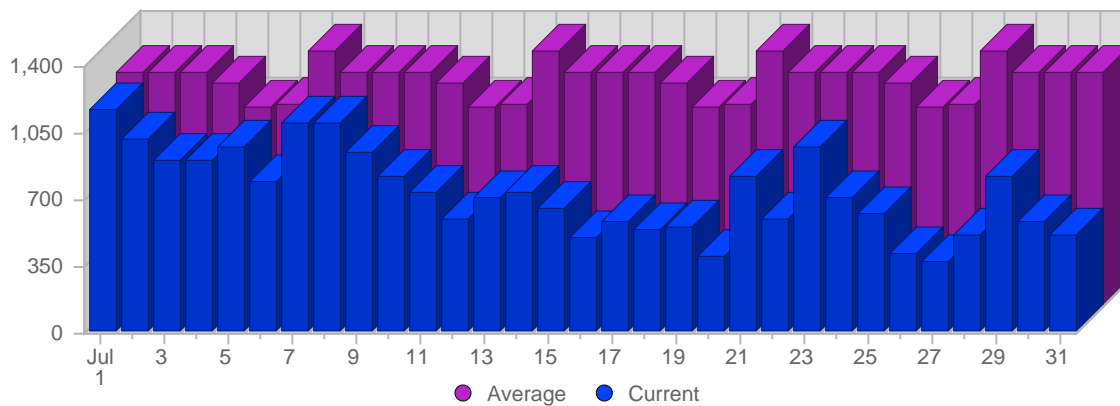

## Traffic and Activity > Visits

### Report Description

Report Description: Visits during the month of July 2008  
 Report Range: Month of July 2008  
 Report Scope: Historical Data

### Historic Breakdown

### Breakdown

Date	Total Visits	Average Visits Historically	Change	Percent of Total Visits
Tue Jul 1st, 2008	1,175	1,219.80	+1,175 ▲	5.19%
Wed Jul 2nd, 2008	1,015	1,221.50	+1,015 ▲	4.49%
Thu Jul 3rd, 2008	899	1,230.28	+899 ▲	3.97%
Fri Jul 4th, 2008	909	1,166.37	+909 ▲	4.02%
Sat Jul 5th, 2008	973	1,042.06	+973 ▲	4.30%
Sun Jul 6th, 2008	793	1,063.41	+137 ▲	3.51%
Mon Jul 7th, 2008	1,102	1,338.48	+302 ▲	4.87%
Tue Jul 8th, 2008	1,098	1,219.80	-77 ▼	4.85%
Wed Jul 9th, 2008	941	1,221.50	-74 ▼	4.16%
Thu Jul 10th, 2008	816	1,230.28	-83 ▼	3.61%
Fri Jul 11th, 2008	729	1,166.37	-180 ▼	3.22%
Sat Jul 12th, 2008	601	1,042.06	-372 ▼	2.66%
Sun Jul 13th, 2008	710	1,063.41	-83 ▼	3.14%
Mon Jul 14th, 2008	729	1,338.48	-373 ▼	3.22%
Tue Jul 15th, 2008	646	1,219.80	-452 ▼	2.86%
Wed Jul 16th, 2008	496	1,221.50	-445 ▼	2.19%
Thu Jul 17th, 2008	578	1,230.28	-238 ▼	2.56%
Fri Jul 18th, 2008	544	1,166.37	-185 ▼	2.41%
Sat Jul 19th, 2008	553	1,042.06	-48 ▼	2.44%
Sun Jul 20th, 2008	401	1,063.41	-309 ▼	1.77%
Mon Jul 21st, 2008	822	1,338.48	+93 ▲	3.63%
Tue Jul 22nd, 2008	592	1,219.80	-54 ▼	2.62%
Wed Jul 23rd, 2008	977	1,221.50	+481 ▲	4.32%
Thu Jul 24th, 2008	710	1,230.28	+132 ▲	3.14%
Fri Jul 25th, 2008	619	1,166.37	+75 ▲	2.74%
Sat Jul 26th, 2008	409	1,042.06	-144 ▼	1.81%
Sun Jul 27th, 2008	367	1,063.41	-34 ▼	1.62%
Mon Jul 28th, 2008	507	1,338.48	-315 ▼	2.24%
Tue Jul 29th, 2008	820	1,219.80	+228 ▲	3.62%
Wed Jul 30th, 2008	580	1,221.50	-397 ▼	2.56%
Thu Jul 31st, 2008	513	1,230.28	-197 ▼	2.27%
	22,624	25,663		