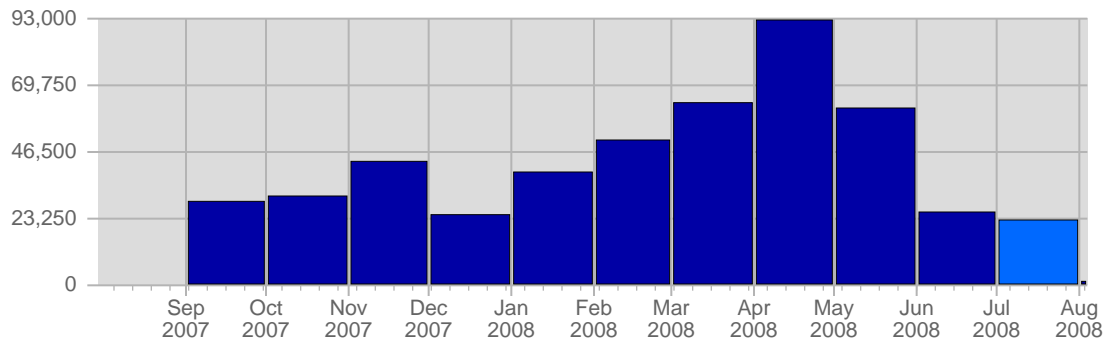

## Traffic and Activity > Visits

### Report Description

Report Description: Visits during the month of July 2008  
 Report Range: Month of July 2008  
 Report Scope: Historical Data

### Breakdown

Date	Total Visits	Average Visits Historically	Change	Percent of Total Visits
Tue Jul 1st, 2008	1,175	1,219.80	+1,175 ▲	5.19%
Wed Jul 2nd, 2008	1,015	1,221.50	+1,015 ▲	4.49%
Thu Jul 3rd, 2008	899	1,230.28	+899 ▲	3.97%
Fri Jul 4th, 2008	909	1,166.37	+909 ▲	4.02%
Sat Jul 5th, 2008	973	1,042.06	+973 ▲	4.30%
Sun Jul 6th, 2008	793	1,063.41	+137 ▲	3.51%
Mon Jul 7th, 2008	1,102	1,338.48	+302 ▲	4.87%
Tue Jul 8th, 2008	1,098	1,219.80	-77 ▼	4.85%
Wed Jul 9th, 2008	941	1,221.50	-74 ▼	4.16%
Thu Jul 10th, 2008	816	1,230.28	-83 ▼	3.61%
Fri Jul 11th, 2008	729	1,166.37	-180 ▼	3.22%
Sat Jul 12th, 2008	601	1,042.06	-372 ▼	2.66%
Sun Jul 13th, 2008	710	1,063.41	-83 ▼	3.14%
Mon Jul 14th, 2008	729	1,338.48	-373 ▼	3.22%
Tue Jul 15th, 2008	646	1,219.80	-452 ▼	2.86%
Wed Jul 16th, 2008	496	1,221.50	-445 ▼	2.19%
Thu Jul 17th, 2008	578	1,230.28	-238 ▼	2.56%
Fri Jul 18th, 2008	544	1,166.37	-185 ▼	2.41%
Sat Jul 19th, 2008	553	1,042.06	-48 ▼	2.44%
Sun Jul 20th, 2008	401	1,063.41	-309 ▼	1.77%
Mon Jul 21st, 2008	822	1,338.48	+93 ▲	3.63%
Tue Jul 22nd, 2008	592	1,219.80	-54 ▼	2.62%
Wed Jul 23rd, 2008	977	1,221.50	+481 ▲	4.32%
Thu Jul 24th, 2008	710	1,230.28	+132 ▲	3.14%
Fri Jul 25th, 2008	619	1,166.37	+75 ▲	2.74%
Sat Jul 26th, 2008	409	1,042.06	-144 ▼	1.81%
Sun Jul 27th, 2008	367	1,063.41	-34 ▼	1.62%
Mon Jul 28th, 2008	507	1,338.48	-315 ▼	2.24%
Tue Jul 29th, 2008	820	1,219.80	+228 ▲	3.62%
Wed Jul 30th, 2008	580	1,221.50	-397 ▼	2.56%
Thu Jul 31st, 2008	513	1,230.28	-197 ▼	2.27%
	22,624	25,663		