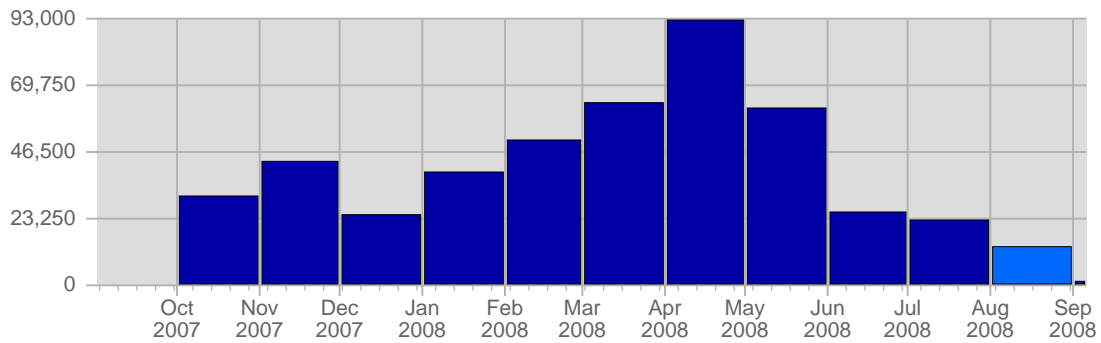

Traffic and Activity > Visits

Report Description

Report Description: Visits during the month of August 2008
 Report Range: Month of August 2008
 Report Scope: Historical Data

Historic Breakdown

Breakdown

Date	Total Visits	Average Visits Historically	Change	Percent of Total Visits
Fri Aug 1st, 2008	671	1,110.71	+671 ▲	4.93%
Sat Aug 2nd, 2008	393	990.31	+393 ▲	2.89%
Sun Aug 3rd, 2008	423	1,011.78	+56 ▲	3.11%
Mon Aug 4th, 2008	451	1,276.95	-56 ▼	3.32%
Tue Aug 5th, 2008	727	1,169.53	-93 ▼	5.35%
Wed Aug 6th, 2008	748	1,171.59	+168 ▲	5.50%
Thu Aug 7th, 2008	502	1,172.29	-11 ▼	3.69%
Fri Aug 8th, 2008	396	1,110.71	-275 ▼	2.91%
Sat Aug 9th, 2008	393	990.31	0 ▬	2.89%
Sun Aug 10th, 2008	370	1,011.78	-53 ▼	2.72%
Mon Aug 11th, 2008	553	1,276.95	+102 ▲	4.07%
Tue Aug 12th, 2008	348	1,169.53	-379 ▼	2.56%
Wed Aug 13th, 2008	362	1,171.59	-386 ▼	2.66%
Thu Aug 14th, 2008	427	1,172.29	-75 ▼	3.14%
Fri Aug 15th, 2008	318	1,110.71	-78 ▼	2.34%
Sat Aug 16th, 2008	409	990.31	+16 ▲	3.01%
Sun Aug 17th, 2008	426	1,011.78	+56 ▲	3.13%
Mon Aug 18th, 2008	553	1,276.95	0 ▬	4.07%
Tue Aug 19th, 2008	465	1,169.53	+117 ▲	3.42%
Wed Aug 20th, 2008	386	1,171.59	+24 ▲	2.84%
Thu Aug 21st, 2008	353	1,172.29	-74 ▼	2.60%
Fri Aug 22nd, 2008	374	1,110.71	+56 ▲	2.75%
Sat Aug 23rd, 2008	335	990.31	-74 ▼	2.46%
Sun Aug 24th, 2008	421	1,011.78	-5 ▼	3.10%
Mon Aug 25th, 2008	458	1,276.95	-95 ▼	3.37%
Tue Aug 26th, 2008	470	1,169.53	+5 ▲	3.46%
Wed Aug 27th, 2008	396	1,171.59	+10 ▲	2.91%
Thu Aug 28th, 2008	371	1,172.29	+18 ▲	2.73%
Fri Aug 29th, 2008	428	1,110.71	+54 ▲	3.15%
Sat Aug 30th, 2008	340	990.31	+5 ▲	2.50%
Sun Aug 31st, 2008	334	1,011.78	-87 ▼	2.46%
	13,601	25,663		