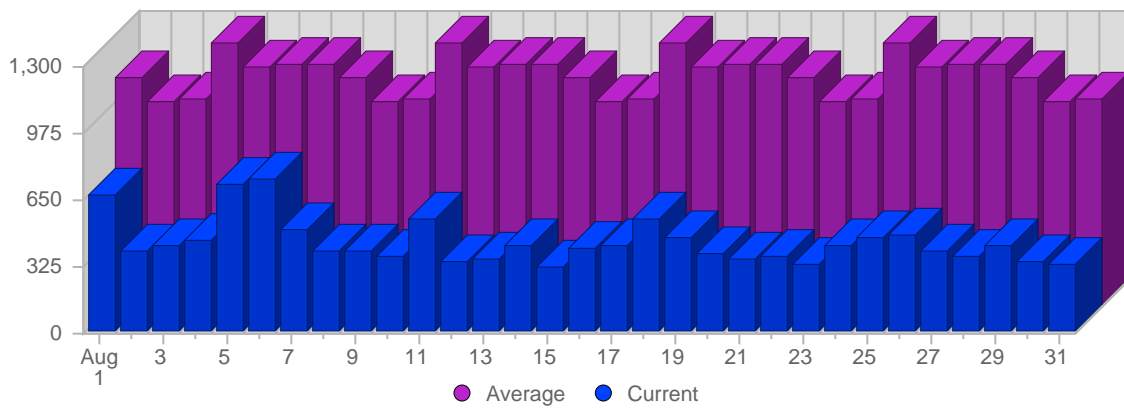

Traffic and Activity > Visits

Report Description

Report Description: Visits during the month of August 2008
 Report Range: Month of August 2008
 Report Scope: Historical Data

Historic Breakdown

Breakdown

Date	Total Visits	Average Visits Historically	Change	Percent of Total Visits
Fri Aug 1st, 2008	671	1,110.71	+671 ▲	4.93%
Sat Aug 2nd, 2008	393	990.31	+393 ▲	2.89%
Sun Aug 3rd, 2008	423	1,011.78	+56 ▲	3.11%
Mon Aug 4th, 2008	451	1,276.95	-56 ▼	3.32%
Tue Aug 5th, 2008	727	1,169.53	-93 ▼	5.35%
Wed Aug 6th, 2008	748	1,171.59	+168 ▲	5.50%
Thu Aug 7th, 2008	502	1,172.29	-11 ▼	3.69%
Fri Aug 8th, 2008	396	1,110.71	-275 ▼	2.91%
Sat Aug 9th, 2008	393	990.31	0 ▬	2.89%
Sun Aug 10th, 2008	370	1,011.78	-53 ▼	2.72%
Mon Aug 11th, 2008	553	1,276.95	+102 ▲	4.07%
Tue Aug 12th, 2008	348	1,169.53	-379 ▼	2.56%
Wed Aug 13th, 2008	362	1,171.59	-386 ▼	2.66%
Thu Aug 14th, 2008	427	1,172.29	-75 ▼	3.14%
Fri Aug 15th, 2008	318	1,110.71	-78 ▼	2.34%
Sat Aug 16th, 2008	409	990.31	+16 ▲	3.01%
Sun Aug 17th, 2008	426	1,011.78	+56 ▲	3.13%
Mon Aug 18th, 2008	553	1,276.95	0 ▬	4.07%
Tue Aug 19th, 2008	465	1,169.53	+117 ▲	3.42%
Wed Aug 20th, 2008	386	1,171.59	+24 ▲	2.84%
Thu Aug 21st, 2008	353	1,172.29	-74 ▼	2.60%
Fri Aug 22nd, 2008	374	1,110.71	+56 ▲	2.75%
Sat Aug 23rd, 2008	335	990.31	-74 ▼	2.46%
Sun Aug 24th, 2008	421	1,011.78	-5 ▼	3.10%
Mon Aug 25th, 2008	458	1,276.95	-95 ▼	3.37%
Tue Aug 26th, 2008	470	1,169.53	+5 ▲	3.46%
Wed Aug 27th, 2008	396	1,171.59	+10 ▲	2.91%
Thu Aug 28th, 2008	371	1,172.29	+18 ▲	2.73%
Fri Aug 29th, 2008	428	1,110.71	+54 ▲	3.15%
Sat Aug 30th, 2008	340	990.31	+5 ▲	2.50%
Sun Aug 31st, 2008	334	1,011.78	-87 ▼	2.46%
	13,601	25,663		