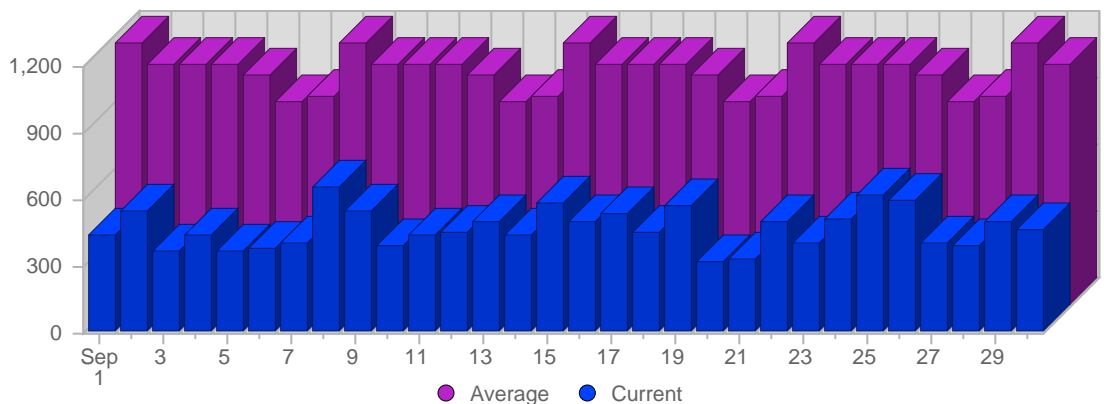

Traffic and Activity > Visits

Report Description

Report Description: Visits during the month of September 2008
Report Range: Month of September 2008
Report Scope: Historical Data

Historic Breakdown

Breakdown

Date	Total Visits	Average Visits Historically	Change	Percent of Total Visits
Mon Sep 1st, 2008	434	1,187.08	+434 ▲	3.11%
Tue Sep 2nd, 2008	546	1,085.85	+546 ▲	3.91%
Wed Sep 3rd, 2008	360	1,081.82	+360 ▲	2.58%
Thu Sep 4th, 2008	440	1,084.69	+440 ▲	3.15%
Fri Sep 5th, 2008	363	1,032.54	+363 ▲	2.60%
Sat Sep 6th, 2008	382	917.49	+382 ▲	2.74%
Sun Sep 7th, 2008	398	937.60	+64 ▲	2.85%
Mon Sep 8th, 2008	655	1,187.08	+221 ▲	4.69%
Tue Sep 9th, 2008	541	1,085.85	-5 ▼	3.87%
Wed Sep 10th, 2008	385	1,081.82	+25 ▲	2.76%
Thu Sep 11th, 2008	433	1,084.69	-7 ▼	3.10%
Fri Sep 12th, 2008	446	1,032.54	+83 ▲	3.19%
Sat Sep 13th, 2008	502	917.49	+120 ▲	3.59%
Sun Sep 14th, 2008	438	937.60	+40 ▲	3.14%
Mon Sep 15th, 2008	580	1,187.08	-75 ▼	4.15%
Tue Sep 16th, 2008	502	1,085.85	-39 ▼	3.59%
Wed Sep 17th, 2008	538	1,081.82	+153 ▲	3.85%
Thu Sep 18th, 2008	446	1,084.69	+13 ▲	3.19%
Fri Sep 19th, 2008	568	1,032.54	+122 ▲	4.07%
Sat Sep 20th, 2008	320	917.49	-182 ▼	2.29%
Sun Sep 21st, 2008	333	937.60	-105 ▼	2.38%
Mon Sep 22nd, 2008	495	1,187.08	-85 ▼	3.54%
Tue Sep 23rd, 2008	401	1,085.85	-101 ▼	2.87%
Wed Sep 24th, 2008	515	1,081.82	-23 ▼	3.69%
Thu Sep 25th, 2008	617	1,084.69	+171 ▲	4.42%
Fri Sep 26th, 2008	589	1,032.54	+21 ▲	4.22%
Sat Sep 27th, 2008	397	917.49	+77 ▲	2.84%
Sun Sep 28th, 2008	386	937.60	+53 ▲	2.76%
Mon Sep 29th, 2008	500	1,187.08	+5 ▲	3.58%
Tue Sep 30th, 2008	456	1,085.85	+55 ▲	3.27%
	13,966	25,663		