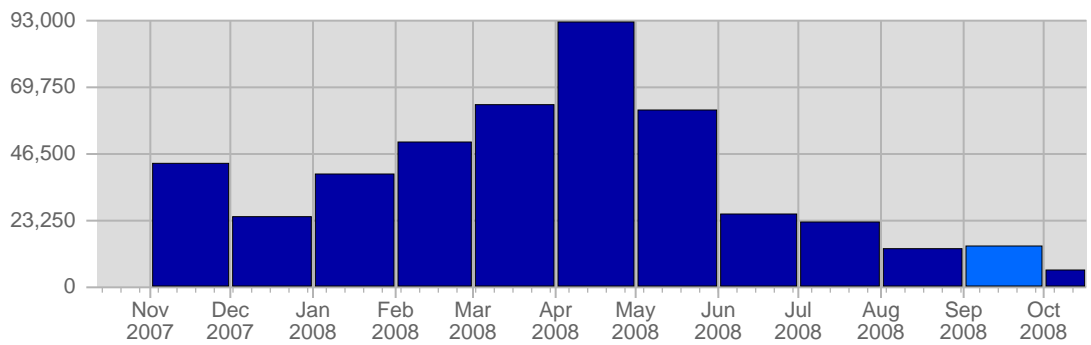

Traffic and Activity > Visits

Report Description

Report Description: Visits during the month of September 2008
Report Range: Month of September 2008
Report Scope: Historical Data

Historic Breakdown

Breakdown

Date	Total Visits	Average Visits Historically	Change	Percent of Total Visits
Mon Sep 1st, 2008	434	1,187.08	+434 ▲	3.11%
Tue Sep 2nd, 2008	546	1,085.85	+546 ▲	3.91%
Wed Sep 3rd, 2008	360	1,081.82	+360 ▲	2.58%
Thu Sep 4th, 2008	440	1,084.69	+440 ▲	3.15%
Fri Sep 5th, 2008	363	1,032.54	+363 ▲	2.60%
Sat Sep 6th, 2008	382	917.49	+382 ▲	2.74%
Sun Sep 7th, 2008	398	937.60	+64 ▲	2.85%
Mon Sep 8th, 2008	655	1,187.08	+221 ▲	4.69%
Tue Sep 9th, 2008	541	1,085.85	-5 ▼	3.87%
Wed Sep 10th, 2008	385	1,081.82	+25 ▲	2.76%
Thu Sep 11th, 2008	433	1,084.69	-7 ▼	3.10%
Fri Sep 12th, 2008	446	1,032.54	+83 ▲	3.19%
Sat Sep 13th, 2008	502	917.49	+120 ▲	3.59%
Sun Sep 14th, 2008	438	937.60	+40 ▲	3.14%
Mon Sep 15th, 2008	580	1,187.08	-75 ▼	4.15%
Tue Sep 16th, 2008	502	1,085.85	-39 ▼	3.59%
Wed Sep 17th, 2008	538	1,081.82	+153 ▲	3.85%
Thu Sep 18th, 2008	446	1,084.69	+13 ▲	3.19%
Fri Sep 19th, 2008	568	1,032.54	+122 ▲	4.07%
Sat Sep 20th, 2008	320	917.49	-182 ▼	2.29%
Sun Sep 21st, 2008	333	937.60	-105 ▼	2.38%
Mon Sep 22nd, 2008	495	1,187.08	-85 ▼	3.54%
Tue Sep 23rd, 2008	401	1,085.85	-101 ▼	2.87%
Wed Sep 24th, 2008	515	1,081.82	-23 ▼	3.69%
Thu Sep 25th, 2008	617	1,084.69	+171 ▲	4.42%
Fri Sep 26th, 2008	589	1,032.54	+21 ▲	4.22%
Sat Sep 27th, 2008	397	917.49	+77 ▲	2.84%
Sun Sep 28th, 2008	386	937.60	+53 ▲	2.76%
Mon Sep 29th, 2008	500	1,187.08	+5 ▲	3.58%
Tue Sep 30th, 2008	456	1,085.85	+55 ▲	3.27%
	13,966	25,663		