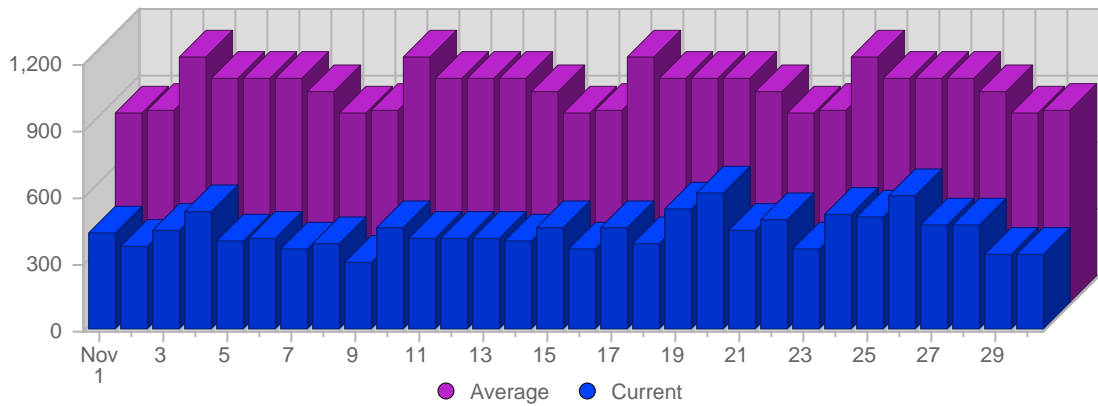

Traffic and Activity > Visits

Report Description

Report Description: Visits during the month of November 2008
 Report Range: Month of November 2008
 Report Scope: Historical Data

Historic Breakdown

Breakdown

Date	Total Visits	Average Visits Historically	Change	Percent of Total Visits
Sat Nov 1st, 2008	434	856.96	+434 ▲	3.29%
Sun Nov 2nd, 2008	377	868.37	+377 ▲	2.86%
Mon Nov 3rd, 2008	452	1,105.26	+452 ▲	3.43%
Tue Nov 4th, 2008	538	1,013.84	+538 ▲	4.08%
Wed Nov 5th, 2008	404	1,009.58	+404 ▲	3.06%
Thu Nov 6th, 2008	418	1,010.65	+418 ▲	3.17%
Fri Nov 7th, 2008	366	958.84	+366 ▲	2.77%
Sat Nov 8th, 2008	393	856.96	-41 ▼	2.98%
Sun Nov 9th, 2008	310	868.37	-67 ▼	2.35%
Mon Nov 10th, 2008	456	1,105.26	+4 ▲	3.46%
Tue Nov 11th, 2008	412	1,013.84	-126 ▼	3.12%
Wed Nov 12th, 2008	411	1,009.58	+7 ▲	3.11%
Thu Nov 13th, 2008	408	1,010.65	-10 ▼	3.09%
Fri Nov 14th, 2008	406	958.84	+40 ▲	3.08%
Sat Nov 15th, 2008	462	856.96	+69 ▲	3.50%
Sun Nov 16th, 2008	360	868.37	+50 ▲	2.73%
Mon Nov 17th, 2008	457	1,105.26	+1 ▲	3.46%
Tue Nov 18th, 2008	394	1,013.84	-18 ▼	2.99%
Wed Nov 19th, 2008	541	1,009.58	+130 ▲	4.10%
Thu Nov 20th, 2008	621	1,010.65	+213 ▲	4.71%
Fri Nov 21st, 2008	453	958.84	+47 ▲	3.43%
Sat Nov 22nd, 2008	493	856.96	+31 ▲	3.74%
Sun Nov 23rd, 2008	370	868.37	+10 ▲	2.80%
Mon Nov 24th, 2008	523	1,105.26	+66 ▲	3.96%
Tue Nov 25th, 2008	509	1,013.84	+115 ▲	3.86%
Wed Nov 26th, 2008	603	1,009.58	+62 ▲	4.57%
Thu Nov 27th, 2008	478	1,010.65	-143 ▼	3.62%
Fri Nov 28th, 2008	468	958.84	+15 ▲	3.55%
Sat Nov 29th, 2008	343	856.96	-150 ▼	2.60%
Sun Nov 30th, 2008	338	868.37	-32 ▼	2.56%
	13,198	35,153		