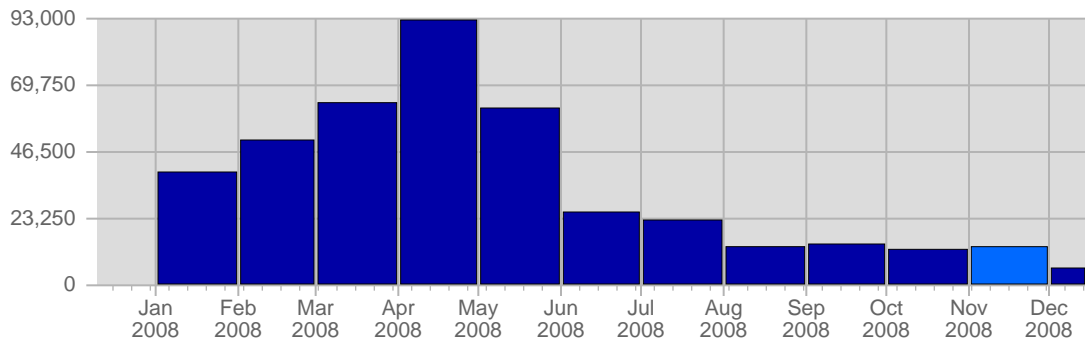

Traffic and Activity > Visits

Report Description

Report Description: Visits during the month of November 2008
 Report Range: Month of November 2008
 Report Scope: Historical Data

Historic Breakdown

Breakdown

Date	Total Visits	Average Visits Historically	Change	Percent of Total Visits
Sat Nov 1st, 2008	434	856.96	+434 ▲	3.29%
Sun Nov 2nd, 2008	377	868.37	+377 ▲	2.86%
Mon Nov 3rd, 2008	452	1,105.26	+452 ▲	3.43%
Tue Nov 4th, 2008	538	1,013.84	+538 ▲	4.08%
Wed Nov 5th, 2008	404	1,009.58	+404 ▲	3.06%
Thu Nov 6th, 2008	418	1,010.65	+418 ▲	3.17%
Fri Nov 7th, 2008	366	958.84	+366 ▲	2.77%
Sat Nov 8th, 2008	393	856.96	-41 ▼	2.98%
Sun Nov 9th, 2008	310	868.37	-67 ▼	2.35%
Mon Nov 10th, 2008	456	1,105.26	+4 ▲	3.46%
Tue Nov 11th, 2008	412	1,013.84	-126 ▼	3.12%
Wed Nov 12th, 2008	411	1,009.58	+7 ▲	3.11%
Thu Nov 13th, 2008	408	1,010.65	-10 ▼	3.09%
Fri Nov 14th, 2008	406	958.84	+40 ▲	3.08%
Sat Nov 15th, 2008	462	856.96	+69 ▲	3.50%
Sun Nov 16th, 2008	360	868.37	+50 ▲	2.73%
Mon Nov 17th, 2008	457	1,105.26	+1 ▲	3.46%
Tue Nov 18th, 2008	394	1,013.84	-18 ▼	2.99%
Wed Nov 19th, 2008	541	1,009.58	+130 ▲	4.10%
Thu Nov 20th, 2008	621	1,010.65	+213 ▲	4.71%
Fri Nov 21st, 2008	453	958.84	+47 ▲	3.43%
Sat Nov 22nd, 2008	493	856.96	+31 ▲	3.74%
Sun Nov 23rd, 2008	370	868.37	+10 ▲	2.80%
Mon Nov 24th, 2008	523	1,105.26	+66 ▲	3.96%
Tue Nov 25th, 2008	509	1,013.84	+115 ▲	3.86%
Wed Nov 26th, 2008	603	1,009.58	+62 ▲	4.57%
Thu Nov 27th, 2008	478	1,010.65	-143 ▼	3.62%
Fri Nov 28th, 2008	468	958.84	+15 ▲	3.55%
Sat Nov 29th, 2008	343	856.96	-150 ▼	2.60%
Sun Nov 30th, 2008	338	868.37	-32 ▼	2.56%
	13,198	35,153		